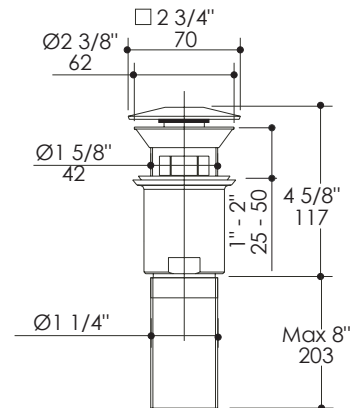

Drain Item #7100-19(OF)

Features:

- Oversized click-clack drain with square dome cover for European lavatories
- Brass construction
- Seals water by pressing down on dome cover
- Includes 1 1/4" tailpiece adapter

Finish Options:

- CR - Polished Chrome
- NI - Brushed Nickel

Overflow Options:

- 7100-19 - Drain with no overflow holes
- 7100-19OF - Drain with overflow holes

Product Specifications:

Notes:

Drawings provided herein are meant to give the user an idea of the product and are not made to scale. The size in inches is rounded up to the nearest 1/16".