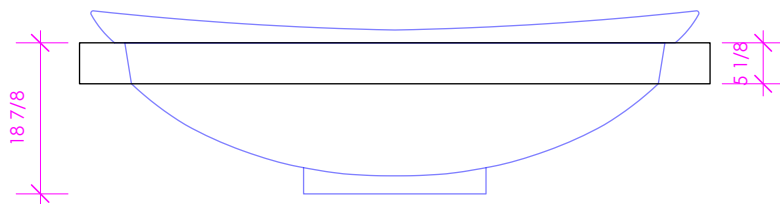

LACAVA

TUB SURROUND

6059T

FEATURES:

- TUB SURROUND FOR **6059**
- SUSPENDED FROM TUB AND/OR WALL MOUNT
- INSTALLATION
- CUSTOMIZABLE SIZE UPON REQUEST
- PROUDLY HANDMADE IN THE USA
- MANUFACTURED WITH LOW VOC FINISHES AND WOOD FROM RENEWABLE FORESTS