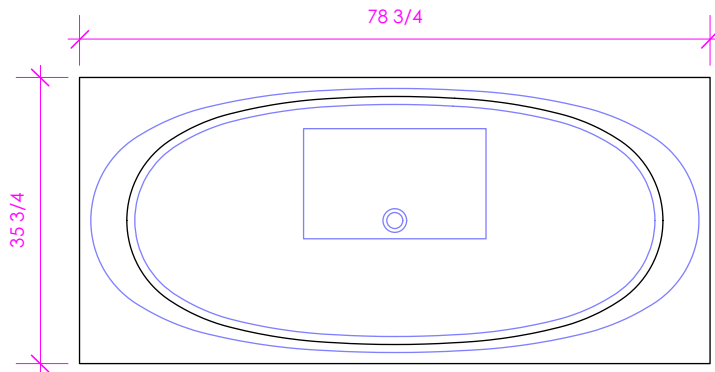

LACAVA

TUB SURROUND

6059T

FEATURES:

- TUB SURROUND FOR **6059**
- SUSPENDED FROM TUB AND/OR WALL MOUNT
- INSTALLATION
- CUSTOMIZABLE SIZE UPON REQUEST
- PROUDLY HANDMADE IN THE USA
- MANUFACTURED WITH LOW VOC FINISHES AND WOOD FROM RENEWABLE FORESTS