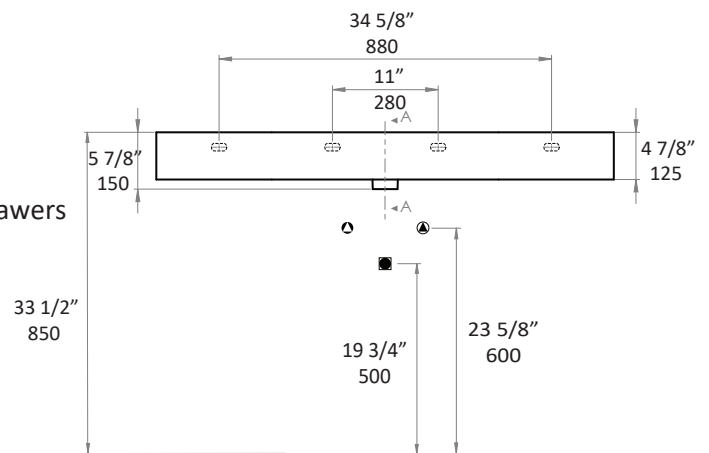

Specifications:

Installation:	wall mount or vanity top
Exterior Dimensions:	47 5/8" x 18 1/8" x 5 7/8"
Material:	porcelain
Weight:	68.5 lbs
Overflow:	yes
Finishes:	001 - white
Faucet Holes:	00 - no hole 01 - one centered hole 02 - two hole - center and right, 4" spread 03 - three hole, 8" spread
Faucet Hole Size:	Ø 1 3/8"
Drain Hole Size:	Ø 1 3/4"

Features:

- European sized drain
- Wall mounting hardware included
- Unfinished back wall

Codes + Standards:

- Meets and exceeds applicable national codes and standards

Recommended Items:

- Furniture
 - AQS-BX-48 - Console with towel bar and optional shelf
 - AQS-F-48 - Floor-standing vanity with 3 doors and 3 drawers
 - AQS-W-48S - Wall-mount vanity with 4 drawers
- European drain with overflow
 - 7100-16OF
 - 7100-13OF
 - 7100-12

LACAVA reserves the right to revise any dimension or information on this sheet without notice. Dimensions are nominal and may vary within an industry accepted tolerance of 1/4". Drawings provided herein are meant to give the user an idea of the product and are not made to scale. Location of plumbing is meant for reference, your specific application may vary. Revised: 1/4/2019