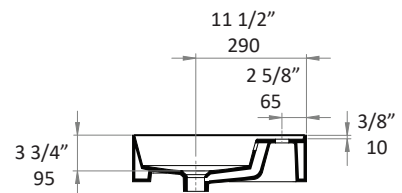

Specifications:

Installation:	wall mount or vanity top
Exterior Dimensions:	47 5/8" x 18 1/8" x 5 7/8"
Material:	porcelain
Weight:	68.5 lbs
Overflow:	yes
Finishes:	001 - white
Faucet Holes:	00 - no hole 01 - one centered hole 02 - two hole - center and right, 4" spread 03 - three hole, 8" spread
Faucet Hole Size:	Ø 1 3/8"
Drain Hole Size:	Ø 1 3/4"

Features:

- European sized drain
- Wall mounting hardware included
- Unfinished back wall

Codes + Standards:

- Meets and exceeds applicable national codes and standards

Recommended Items:

- Furniture
 - AQS-BX-48 - Console with towel bar and optional shelf
 - AQS-F-48 - Floor-standing vanity with 3 doors and 3 drawers
 - AQS-W-48S - Wall-mount vanity with 4 drawers
- European drain with overflow
 - 7100-16OF
 - 7100-13OF
 - 7100-12

LACAVA reserves the right to revise any dimension or information on this sheet without notice. Dimensions are nominal and may vary within an industry accepted tolerance of 1/4". Drawings provided herein are meant to give the user an idea of the product and are not made to scale. Location of plumbing is meant for reference, your specific application may vary. Revised: 1/4/2019