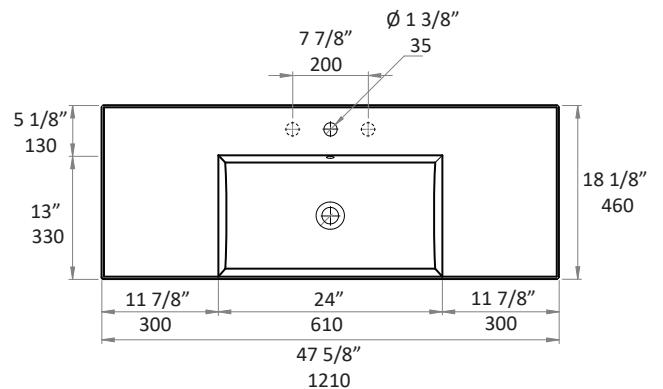

Specifications:

Installation:	wall mount or vanity top
Exterior Dimensions:	47 5/8" x 18 1/8" x 5 7/8"
Material:	porcelain
Weight:	68.5 lbs
Overflow:	yes
Finishes:	001 - white
Faucet Holes:	00 - no hole 01 - one centered hole 02 - two hole - center and right, 4" spread 03 - three hole, 8" spread
Faucet Hole Size:	Ø 1 3/8"
Drain Hole Size:	Ø 1 3/4"

Features:

- European sized drain
- Wall mounting hardware included
- Unfinished back wall

Codes + Standards:

- Meets and exceeds applicable national codes and standards

Recommended Items:

- Furniture
 - AQS-BX-48 - Console with towel bar and optional shelf
 - AQS-F-48 - Floor-standing vanity with 3 doors and 3 drawers
 - AQS-W-48S - Wall-mount vanity with 4 drawers
- European drain with overflow
 - 7100-16OF
 - 7100-13OF
 - 7100-12

LACAVA reserves the right to revise any dimension or information on this sheet without notice. Dimensions are nominal and may vary within an industry accepted tolerance of 1/4". Drawings provided herein are meant to give the user an idea of the product and are not made to scale. Location of plumbing is meant for reference, your specific application may vary. Revised: 1/4/2019