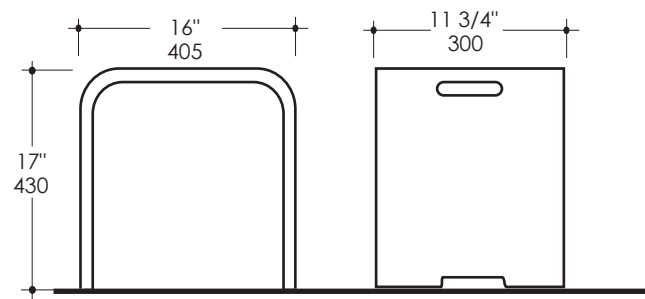

Sottile Stool Item #5112

Features:

- Free-standing stool
- Solid surface construction

Finish Options:

001M - Matte White

Product Specifications:

Notes:

Drawings provided herein are meant to give the user an idea of the product and are not made to scale. The size in inches is rounded up to the nearest 1/16".