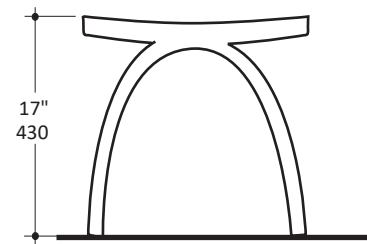

Specifications:

Installation:	Freestanding
Exterior Dimensions:	16 7/8" w x 9" d x 17" h
Material:	Solid surface
Weight capacity limit:	331 lbs.
Overflow:	Yes
Finishes:	001M - Matte white 001G - Gloss white MB - Matte black
Freight:	Class 2

Features:

- Solid surface shower/tub stool
- Complements all LACAVA solid surface bathtubs
- Freestanding installation

Codes + Standards:

- Meets or exceeds applicable national codes and standards

Recommended Items:

- Bathtubs
 - TUB04
 - TUB06
 - TUB07
 - TUB09
 - TUB12
 - TUB14

LACAVA reserves the right to revise any dimension or information on this sheet without notice. Dimensions are nominal and may vary within an industry accepted tolerance of 1/4".
Drawings provided herein are meant to give the user an idea of the product and are not made to scale.
Revised: 8/5/2019