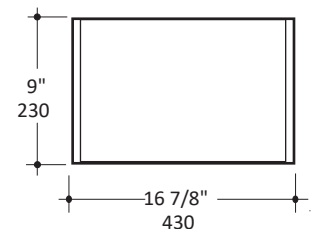

Codes + Standards:

- Meets or exceeds applicable national codes and standards