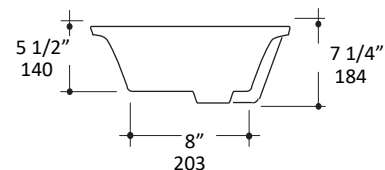

Specifications:

Installation:	Undercounter
Interior Dimensions:	18 5/8" w x 11" d x 5 1/2" h
Exterior Dimensions:	20 3/4" w x 13 1/2" d x 7 1/4" h
Material:	Porcelain
Weight:	18 lbs
Overflow:	Yes
Finishes:	001 - White
Faucet Holes:	n/a
Cutout Size:	18 1/8" x 10 1/2" (template available upon request)
Drain Hole Size:	Ø 1 3/4"

compliant when installed to specific requirements of this regulation

Recommended Items:

- European drain with overflow
 - 7100-13OF
 - 7100-16OF

LACAVA reserves the right to revise any dimension or information on this sheet without notice. Dimensions are nominal and may vary within an industry accepted tolerance of 1/4".
Drawings provided herein are meant to give the user an idea of the product and are not made to scale.
Revised: 7/22/2019