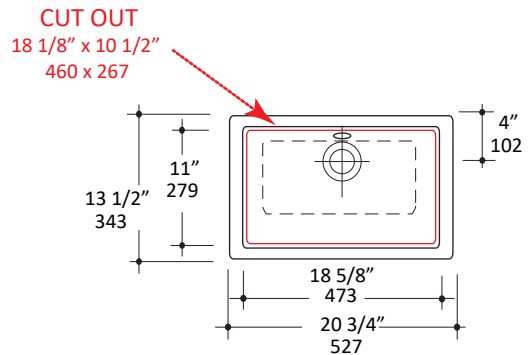

Specifications:

Installation:	Undercounter
Interior Dimensions:	18 5/8" w x 11" d x 5 1/2" h
Exterior Dimensions:	20 3/4" w x 13 1/2" d x 7 1/4" h
Material:	Porcelain
Weight:	18 lbs
Overflow:	Yes
Finishes:	001 - White
Faucet Holes:	n/a
Cutout Size:	18 1/8" x 10 1/2" (template available upon request)
Drain Hole Size:	Ø 1 3/4"

compliant when installed to specific requirements of this regulation

Recommended Items:

- European drain with overflow
 - 7100-13OF
 - 7100-16OF

LACAVA reserves the right to revise any dimension or information on this sheet without notice. Dimensions are nominal and may vary within an industry accepted tolerance of 1/4".
Drawings provided herein are meant to give the user an idea of the product and are not made to scale.
Revised: 7/22/2019