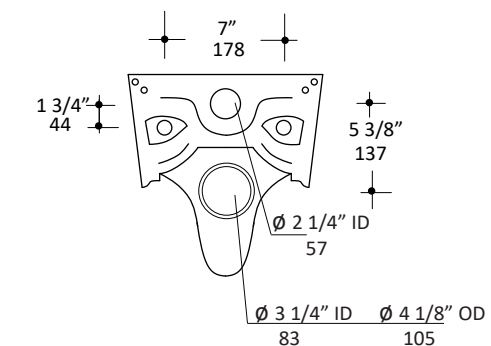

LACAVA reserves the right to revise any dimension or information on this sheet without notice. Dimensions are nominal and may vary within an industry accepted tolerance of 1/4". Drawings provided herein are meant to give the user an idea of the product and are not made to scale. Location of plumbing is meant for reference, your specific application may vary.

Revised: 02/06/2020