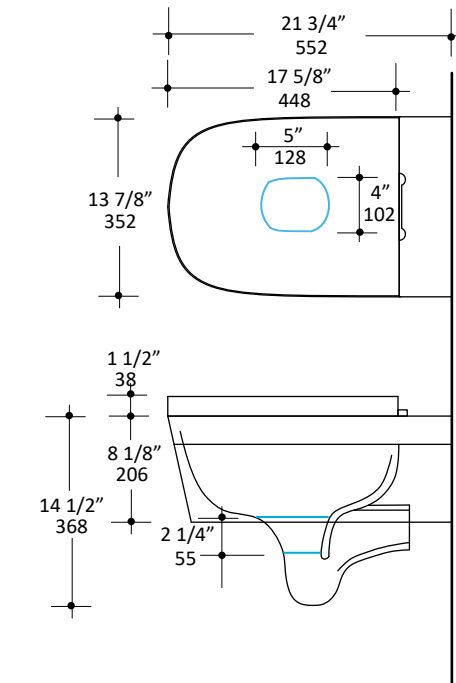

LACAVA reserves the right to revise any dimension or information on this sheet without notice. Dimensions are nominal and may vary within an industry accepted tolerance of 1/4". Drawings provided herein are meant to give the user an idea of the product and are not made to scale. Location of plumbing is meant for reference, your specific application may vary.

Revised: 02/06/2020