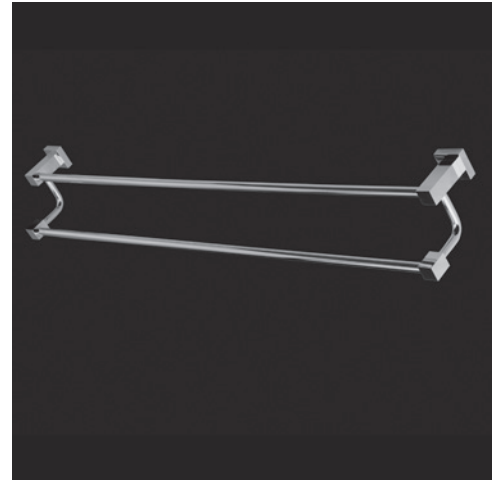

Features:

- Wall-mount double towel bar
- Includes mounting hardware
- Brass construction

Finish Options:

- CR - Polished Chrome
- NI - Brushed Nickel

Codes + Standards:

- Meets and exceeds applicable national codes and standards

LACAVA reserves the right to revise any dimension or information on this sheet without notice. Dimensions are nominal and may vary within an industry accepted tolerance of 1/4". Drawings provided herein are meant to give the user an idea of the product and are not made to scale. Location of plumbing is meant for reference, your specific application may vary.