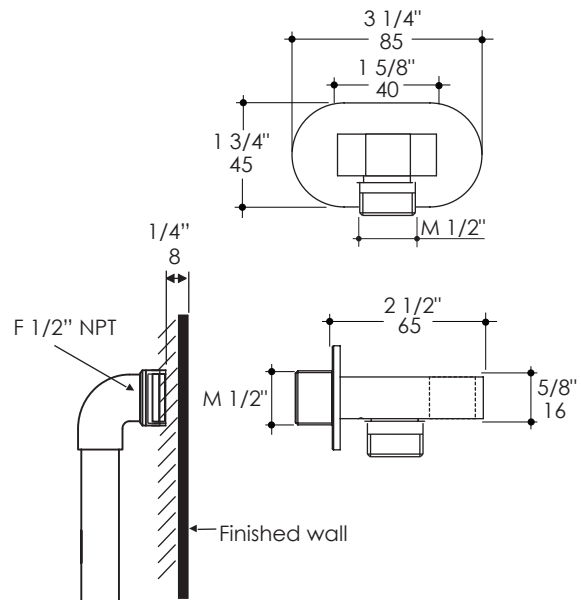

### Features:

- Water intake with backplate and hook for hand-held shower head
- Brass construction
- Shower head and hook sold separately

### Recommended Accessories:

- Item #2861: Hand-held shower head with 59" flexible hose

### Notes:

Drawings provided herein are meant to give the user an idea of the product and are not made to scale. The size in inches is rounded up to the nearest 1/16".

LACAVA is committed to the highest level of customer service. Please feel free to contact us at 1-888-522-2823 (toll free) or by email at [info@lacava.com](mailto:info@lacava.com) for technical assistance or any general inquiries.