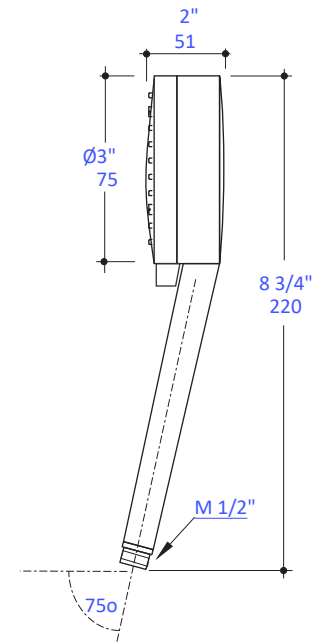

Features:

- Hand-held round shower head with three function variable spray
- Includes 59" flexible hose
- Hook and hand shower wall union sold separately
- 1.75 GPM flow regulator with back flow prevention included
- Flow rate: 1.3 GPM at recommended 43.5 psi
- Easy-clean nozzles

Finish Options:

- CR-Polished Chrome

Codes + Standards:

- Meets and exceeds applicable national codes
- Meets Cal-green requirement
- Complies with CEC standard

Recommend Accessories:

- Item # 0170: Wall-mount rail with hook for hand-held shower head
- Item #1573A: Hand shower wall union

LACAVA reserves the right to revise any dimension or information on this sheet without notice. Dimensions are nominal and may vary within an industry accepted tolerance of 1/4". Drawings provided herein are meant to give the user an idea of the product and are not made to scale. Location of plumbing is meant for reference, your specific application may vary.

Revised: 6/08/2020