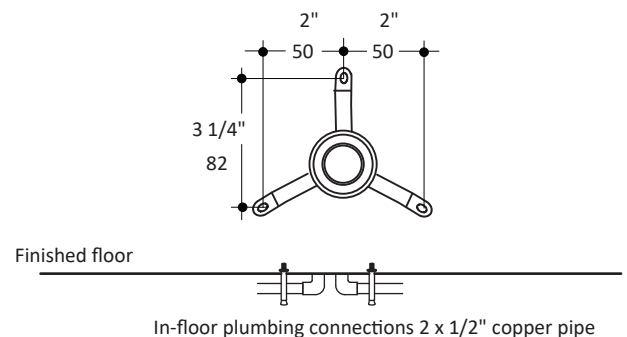

Specifications:

Installation:	Floor standing 1-hole, single lever
Exterior Dimensions:	H: 40 1/4" SPOUT: 10 1/2"
Material:	Solid brass construction
Water use:	4.5 GPM spout/1.75 GPM hand-shower (43.5 PSI)
Finishes:	CR - polished chrome PN - polished nickel NI - brushed nickel BG - brushed gold 44 - matte black
Accessories included:	Flexible hot/cold water supply lines with 3/8" compression - 1/2" F SWT connectors

Features:

- Push on/off button two-way diverter and hand-held shower head with 59" flexible hose
- Brass construction with single ceramic disc cartridge
- Complements the Kubista Collection

Codes + Standards:

- Meets and exceeds applicable national codes and standards
- CAL-Green compliant

Recommended Items:

- Replacement parts:
 - 1895.1-C - ceramic disc cartridge
 - A00045-59" flexible shower hose
 - 1895.1-D - Replacement diverter kit
 - 1861 - Hand-held shower head

LACAVA reserves the right to revise any dimension or information on this sheet without notice. Dimensions are nominal and may vary within an industry accepted tolerance of 1/4". Drawings provided herein are meant to give the user an idea of the product and are not made to scale. Location of plumbing is meant for reference, your specific application may vary.