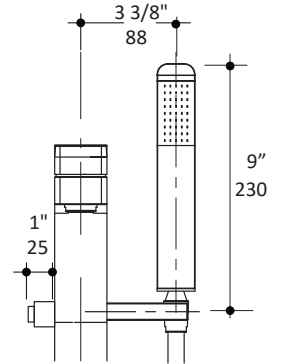

Specifications:

Installation:	Floor standing 1-hole, single lever
Exterior Dimensions:	H: 40 1/4" SPOUT: 10 1/2"
Material:	Solid brass construction
Water use:	4.5 GPM spout/1.75 GPM hand-shower (43.5 PSI)
Finishes:	CR - polished chrome PN - polished nickel NI - brushed nickel BG - brushed gold 44 - matte black
Accessories included:	Flexible hot/cold water supply lines with 3/8" compression - 1/2" F SWT connectors

Features:

- Push on/off button two-way diverter and hand-held shower head with 59" flexible hose
- Brass construction with single ceramic disc cartridge
- Complements the Kubista Collection

Codes + Standards:

- Meets and exceeds applicable national codes and standards
- CAL-Green compliant

Recommended Items:

- Replacement parts:
 - 1895.1-C - ceramic disc cartridge
 - A00045-59" flexible shower hose
 - 1895.1-D - Replacement diverter kit
 - 1861 - Hand-held shower head

LACAVA reserves the right to revise any dimension or information on this sheet without notice. Dimensions are nominal and may vary within an industry accepted tolerance of 1/4". Drawings provided herein are meant to give the user an idea of the product and are not made to scale. Location of plumbing is meant for reference, your specific application may vary.