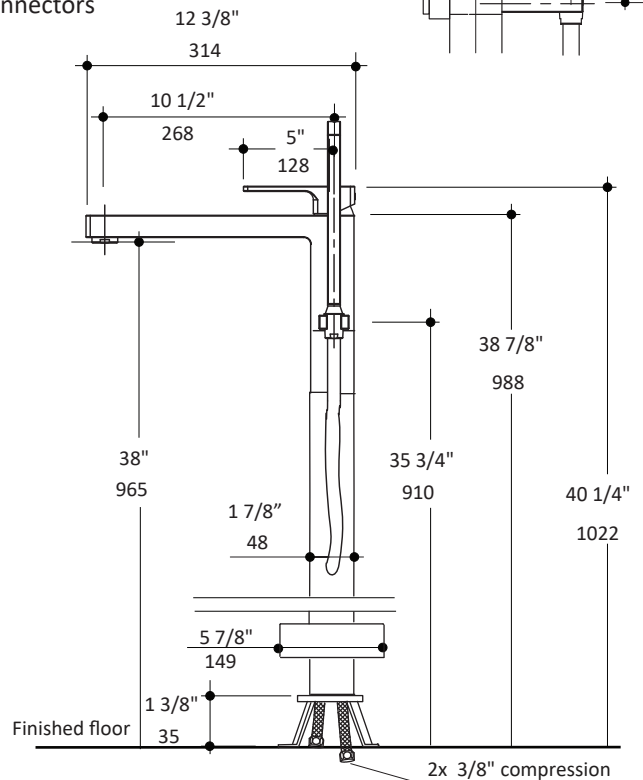

Specifications:

Installation:	Floor standing 1-hole, single lever
Exterior Dimensions:	H: 40 1/4" SPOUT: 10 1/2"
Material:	Solid brass construction
Water use:	4.5 GPM spout/1.75 GPM hand-shower (43.5 PSI)
Finishes:	CR - polished chrome PN - polished nickel NI - brushed nickel BG - brushed gold 44 - matte black
Accessories included:	Flexible hot/cold water supply lines with 3/8" compression - 1/2" F SWT connectors

Features:

- Push on/off button two-way diverter and hand-held shower head with 59" flexible hose
- Brass construction with single ceramic disc cartridge
- Complements the Kubista Collection

Codes + Standards:

- Meets and exceeds applicable national codes and standards
- CAL-Green compliant

Recommended Items:

- Replacement parts:
 - 1895.1-C - ceramic disc cartridge
 - A00045-59" flexible shower hose
 - 1895.1-D - Replacement diverter kit
 - 1861 - Hand-held shower head

LACAVA reserves the right to revise any dimension or information on this sheet without notice. Dimensions are nominal and may vary within an industry accepted tolerance of 1/4". Drawings provided herein are meant to give the user an idea of the product and are not made to scale. Location of plumbing is meant for reference, your specific application may vary.