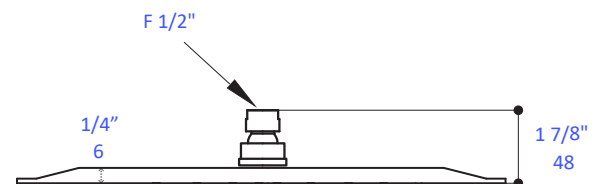

Features:

- Tilting round rain shower head
- Stainless steel construction with 90 rubber nozzles
- Ceiling-mount or wall-mount installation
- Arm and flange sold separately
- 1.75 GPM flow regulator with back flow prevention included for California
- Flow rate: 1.3 GPM at recommended 43.5 psi
- Flow rate 8.5 GPM at 43.5 psi without 1.75 GPM flow regulator

Finish Options:

- 10 - Polished Stainless Steel
- PN - Polished Nickel
- NI - Brushed Nickel
- BG - Brushed Gold
- 44 - Matte Black

Codes + Standards:

- Meets and exceeds applicable national codes
- Meets Cal-green requirement
- Complies with CEC standard

Recommended Accessories:

- Item #0171: Wall-mount round shower arm with flange
- Item #0169: Ceiling-mount round shower arm with flange

LACAVA reserves the right to revise any dimension or information on this sheet without notice. Dimensions are nominal and may vary within an industry accepted tolerance of 1/4". Drawings provided herein are meant to give the user an idea of the product and are not made to scale. Location of plumbing is meant for reference, your specific application may vary.

Revised: 6/17/2020