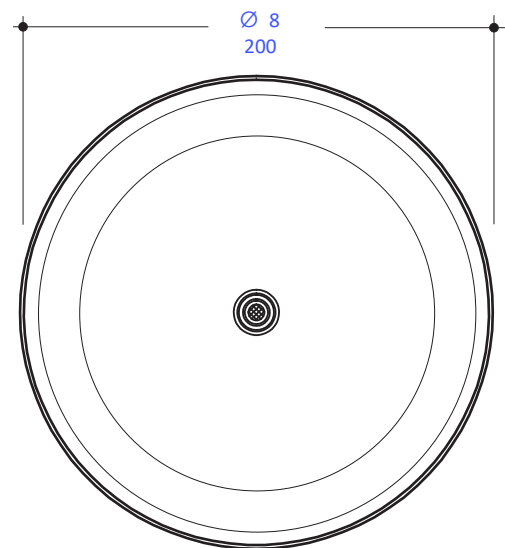

Features:

- Tilting round rain shower head
- Stainless steel construction with 90 rubber nozzles
- Ceiling-mount or wall-mount installation
- Arm and flange sold separately
- 1.75 GPM flow regulator with back flow prevention included for California
- Flow rate: 1.3 GPM at recommended 43.5 psi
- Flow rate 8.5 GPM at 43.5 psi without 1.75 GPM flow regulator

Finish Options:

- 10 - Polished Stainless Steel
- PN - Polished Nickel
- NI - Brushed Nickel
- BG - Brushed Gold
- 44 - Matte Black

Codes + Standards:

- Meets and exceeds applicable national codes
- Meets Cal-green requirement
- Complies with CEC standard

Recommended Accessories:

- Item #0171: Wall-mount round shower arm with flange
- Item #0169: Ceiling-mount round shower arm with flange

LACAVA reserves the right to revise any dimension or information on this sheet without notice. Dimensions are nominal and may vary within an industry accepted tolerance of 1/4". Drawings provided herein are meant to give the user an idea of the product and are not made to scale. Location of plumbing is meant for reference, your specific application may vary.

Revised: 6/17/2020