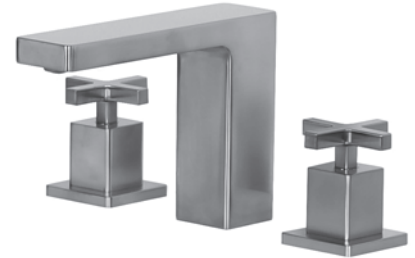

### Specifications:

<b>Installation:</b>	deck mount 8" spread, 2-handle
<b>Exterior Dimensions:</b>	H: 5 1/8" SPOUT: 6"
<b>Material:</b>	solid brass construction
<b>Water use:</b>	1.2 GPM
<b>Pop-up:</b>	yes
<b>Finishes:</b>	CR - polished chrome PN - polished nickel NI - brushed nickel BG - brushed gold 44 - matte black

<b>Cutout Size:</b>	3 x $\varnothing$ 1 3/8"
<b>Accessories included:</b>	24" flexible hot/cold water supply lines, pop-up drain

### Features:

- European sized drain
- ceramic disk cartridge
- complements the Eleganza Collection