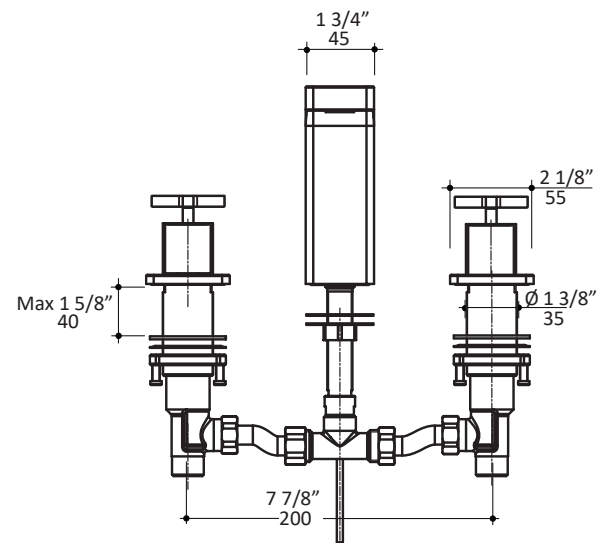

### Specifications:

<b>Installation:</b>	deck mount 8" spread, 2-handle
<b>Exterior Dimensions:</b>	H: 5 1/8" SPOUT: 6"
<b>Material:</b>	solid brass construction
<b>Water use:</b>	1.2 GPM
<b>Pop-up:</b>	yes
<b>Finishes:</b>	CR - polished chrome PN - polished nickel NI - brushed nickel BG - brushed gold 44 - matte black

<b>Cutout Size:</b>	3 x $\varnothing$ 1 3/8"
<b>Accessories included:</b>	24" flexible hot/cold water supply lines, pop-up drain

LACAVA reserves the right to revise any dimension or information on this sheet without notice. Dimensions are nominal and may vary within an industry accepted tolerance of 1/4". Drawings provided herein are meant to give the user an idea of the product and are not made to scale. Location of plumbing is meant for reference, your specific application may vary.