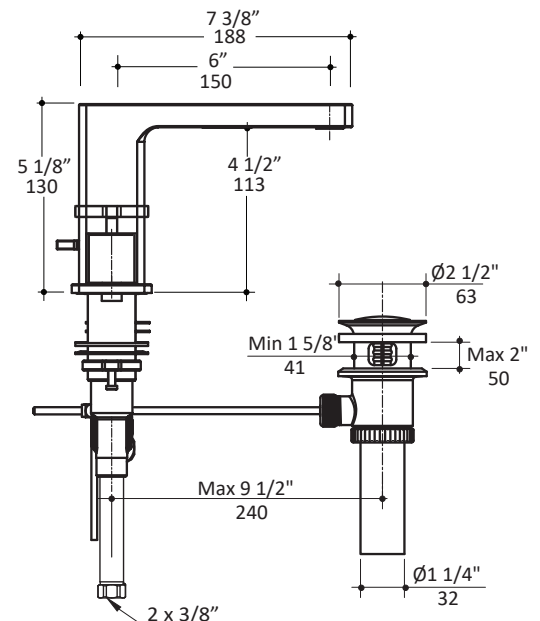

### Specifications:

<b>Installation:</b>	deck mount 8" spread, 2-handle
<b>Exterior Dimensions:</b>	H: 5 1/8" SPOUT: 6"
<b>Material:</b>	solid brass construction
<b>Water use:</b>	1.2 GPM
<b>Pop-up:</b>	yes
<b>Finishes:</b>	CR - polished chrome PN - polished nickel NI - brushed nickel BG - brushed gold 44 - matte black

<b>Cutout Size:</b>	3 x $\varnothing$ 1 3/8"
<b>Accessories included:</b>	24" flexible hot/cold water supply lines, pop-up drain

LACAVA reserves the right to revise any dimension or information on this sheet without notice. Dimensions are nominal and may vary within an industry accepted tolerance of 1/4". Drawings provided herein are meant to give the user an idea of the product and are not made to scale. Location of plumbing is meant for reference, your specific application may vary.