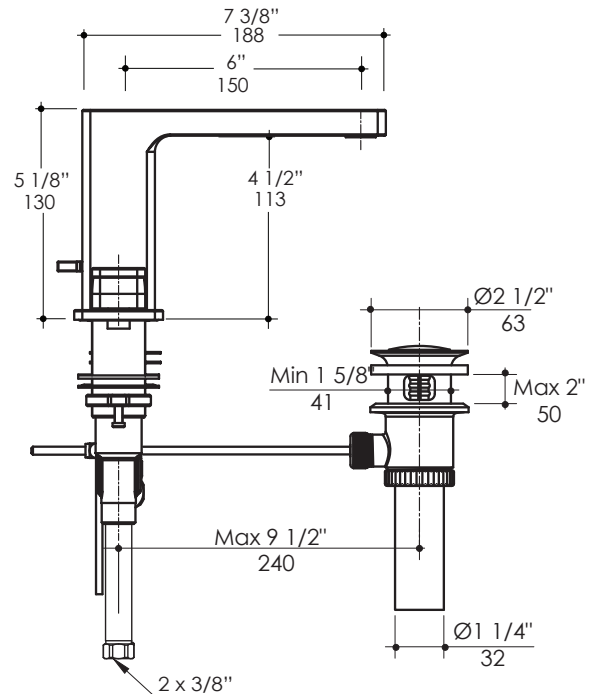

ELEGANZA Faucet Item #1803, 1803L, 1803X

Features:

- Three-hole deck-mounted lavatory faucet
- Square-neck spout and two handles
- Brass construction with hot/cold ceramic cartridges
- Includes flexible supply lines and pop-up drain with tailpiece
- Flow rate: 2.1 GPM at 60 psi
- 1803L and 1803X are ADA compliant
- Meets and exceeds the following standards/codes:
 - NSF /ANSI 61-2011
 - Section 1417(d) of the Safe Drinking Water Act

Finish Options:

- CR - Polished Chrome
- PN - Polished Nickel
- NI - Brushed Nickel
- BG - Brushed Gold

Handle Options:

- 1803 - knob handles
- 1803L - lever handles
- 1803X - cross handles

Parts:

R025-26 - Replacement ceramic cartridge pair

Product Specifications:

Notes:

Drawings provided herein are meant to give the user an idea of the product and are not made to scale. The size in inches is rounded up to the nearest 1/16".
 Plumbing specifications are only a guideline and may need to be altered based on the application.
 Product specifications are not binding to the manufacturer and can be changed without notice at any time. Please refer to your shipment for product final sizes.