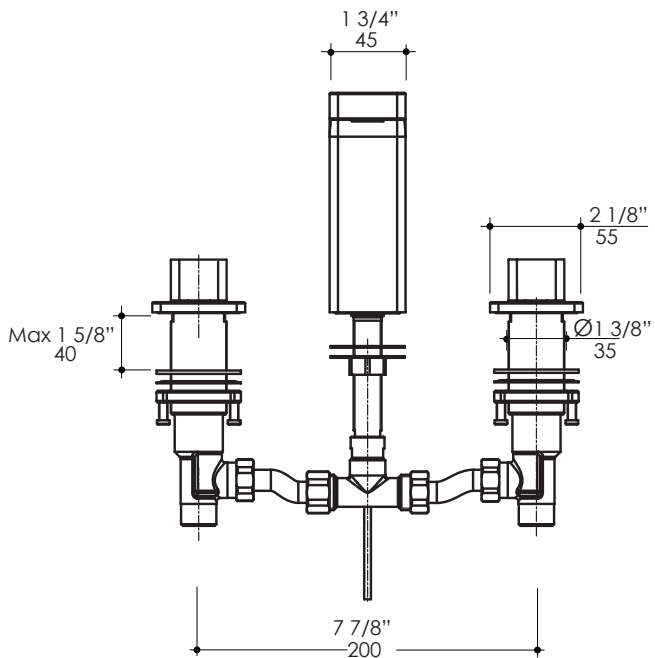

ELEGANZA Faucet Item #1803, 1803L, 1803X

Features:

- Three-hole deck-mounted lavatory faucet
- Square-neck spout and two handles
- Brass construction with hot/cold ceramic cartridges
- Includes flexible supply lines and pop-up drain with tailpiece
- Flow rate: 2.1 GPM at 60 psi
- 1803L and 1803X are ADA compliant
- Meets and exceeds the following standards/codes:
 - NSF /ANSI 61-2011
 - Section 1417(d) of the Safe Drinking Water Act

Finish Options:

- CR - Polished Chrome
- PN - Polished Nickel
- NI - Brushed Nickel
- BG - Brushed Gold

Handle Options:

- 1803 - knob handles
- 1803L - lever handles
- 1803X - cross handles

Parts:

R025-26 - Replacement ceramic cartridge pair

Product Specifications:

Notes:

Drawings provided herein are meant to give the user an idea of the product and are not made to scale. The size in inches is rounded up to the nearest 1/16".
 Plumbing specifications are only a guideline and may need to be altered based on the application.
 Product specifications are not binding to the manufacturer and can be changed without notice at any time. Please refer to your shipment for product final sizes.