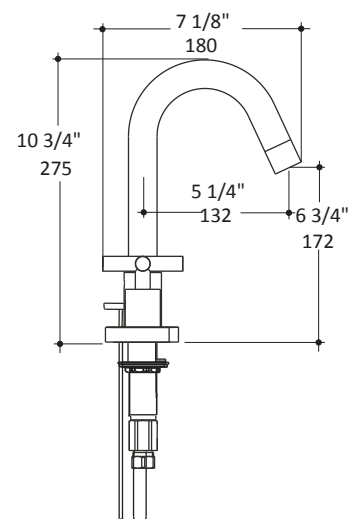

Codes + Standards:

- Meets and exceeds applicable national codes and standards
- CAL-Green compliant

Recommended Items:

- Replacement parts:
  - R025-26 ceramic disc cartridge set hot/cold
  - 1582.1-AER replacement aerator
- European drain with overflow
  - 7100-16OF click-clack drain
  - 7100-13OF grid drain
  - 7100-12 pop-up drain

LACAVA reserves the right to revise any dimension or information on this sheet without notice. Dimensions are nominal and may vary within an industry accepted tolerance of 1/4". Drawings provided herein are meant to give the user an idea of the product and are not made to scale. Location of plumbing is meant for reference, your specific application may vary.

Revised: 01/30/2020