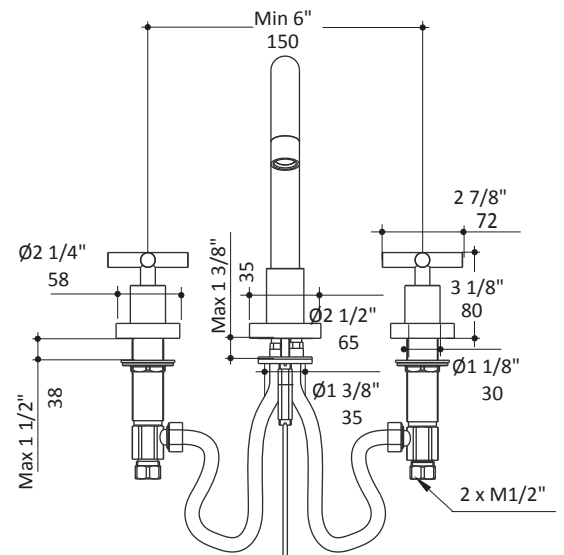

Specifications:

Installation:	deck mount 8" spread, 2-handle
Exterior Dimensions:	H: 10 3/4" SPOUT: 5 1/4"
Material:	solid brass construction
Water use:	1.2 GPM
Pop-up:	yes
Finishes:	CR - polished chrome PN - polished nickel NI - brushed nickel BG - brushed gold 44 - matte black

Cutout Size:	3 x \varnothing 1 3/8"
Accessories included:	24" flexible hot/cold water supply lines, pop-up drain

Features:

- European sized drain
- ceramic disk cartridge
- complements the Cigno Collection

Codes + Standards:

- Meets and exceeds applicable national codes and standards
- CAL-Green compliant

Recommended Items:

- Replacement parts:
 - R025-26 ceramic disc cartridge set hot/cold
 - 1582.1-AER replacement aerator
- European drain with overflow
 - 7100-16OF click-clack drain
 - 7100-13OF grid drain
 - 7100-12 pop-up drain

LACAVA reserves the right to revise any dimension or information on this sheet without notice. Dimensions are nominal and may vary within an industry accepted tolerance of 1/4". Drawings provided herein are meant to give the user an idea of the product and are not made to scale. Location of plumbing is meant for reference, your specific application may vary.