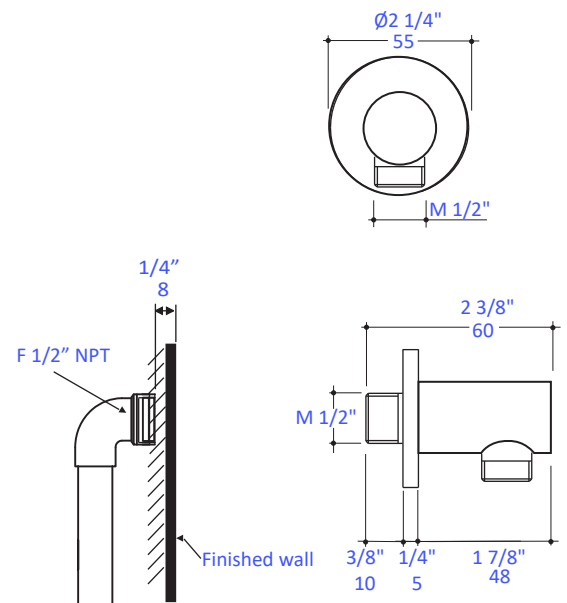

### Features:

- Hand Shower Wall Union
- Brass construction
- Shower head and hook sold separately

### Recommend Accessories:

- Item #1560: Hand-held shower head with 59" flexible hose
- Item #1562: Wall-mount hook for hand-held shower head

LACAVA reserves the right to revise any dimension or information on this sheet without notice. Dimensions are nominal and may vary within an industry accepted tolerance of 1/4". Drawings provided herein are meant to give the user an idea of the product and are not made to scale. Location of plumbing is meant for reference, your specific application may vary.  
Revised: 6/24/2020