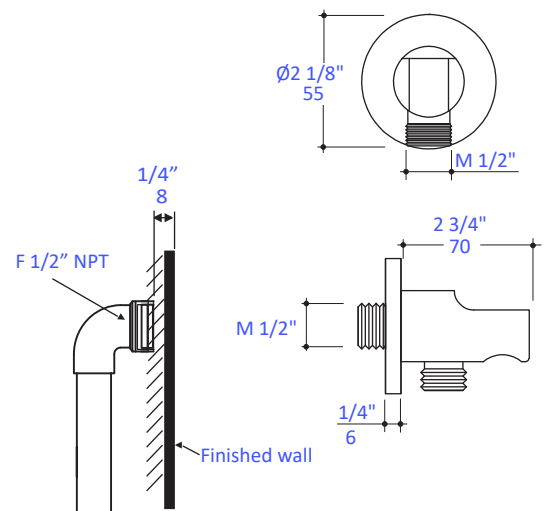

### Features:

- Hand shower wall union with hook for hand-held shower head
- Brass construction
- Shower head and hook sold separately

### Recommend Accessories:

- Item #1560: Hand-held shower head with 59" flexible hose

LACAVA reserves the right to revise any dimension or information on this sheet without notice. Dimensions are nominal and may vary within an industry accepted tolerance of  $\frac{1}{4}''$ . Drawings provided herein are meant to give the user an idea of the product and are not made to scale. Location of plumbing is meant for reference, your specific application may vary.  
Revised: 6/22/2020