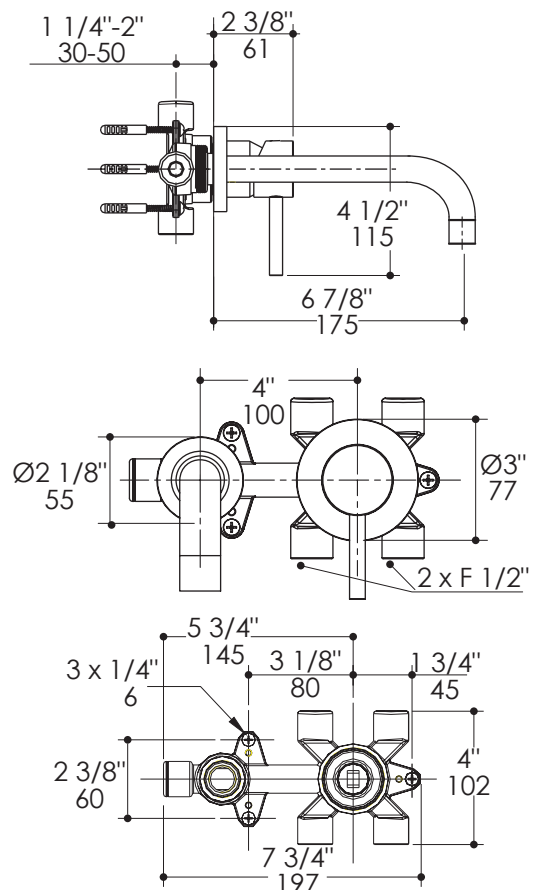

Cigno Faucet Item #1514

Features:

- Two-hole wall-mounted lavatory faucet
- Brass construction with single ceramic disc cartridge
- Includes rough-in and trim
- Flow rate: 1 GPM pressure compensating
- It can be installed to meet ADA Compliance

Product Specifications:

Notes:
 Drawings provided herein are meant to give the user an idea of the product and are not made to scale. The size in inches is rounded up to the nearest 1/16".
 Plumbing specifications are only a guideline and may need to be altered based on the application.
 Product specifications are not binding to the manufacturer and can be changed without notice at any time. Please refer to your shipment for product final sizes.