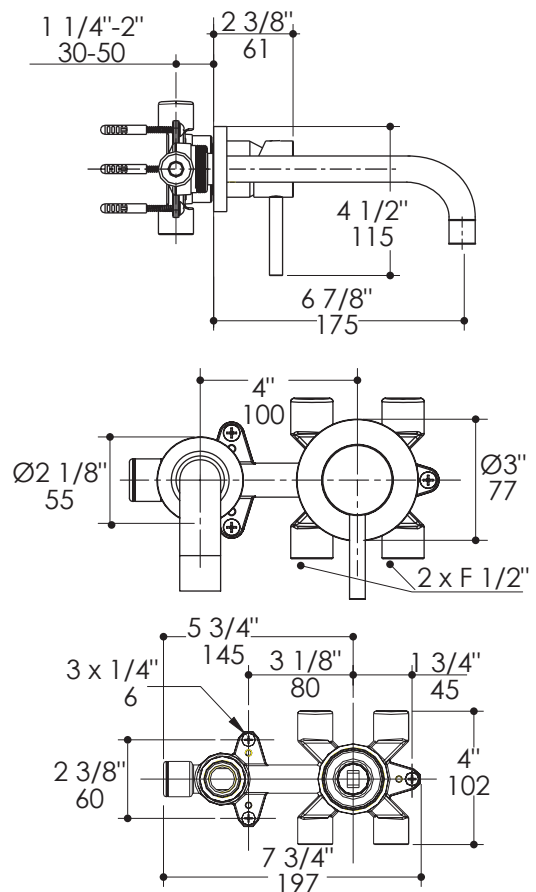

### Features:

- Two-hole wall-mounted lavatory faucet
- Brass construction with single ceramic disc cartridge
- Includes rough-in and trim
- Flow rate: 1 GPM pressure compensating
- It can be installed to meet ADA Compliance

#### Notes:

Drawings provided herein are meant to give the user an idea of the product and are not made to scale. The size in inches is rounded up to the nearest 1/16".  
 Plumbing specifications are only a guideline and may need to be altered based on the application.  
 Product specifications are not binding to the manufacturer and can be changed without notice at any time. Please refer to your shipment for product final sizes.