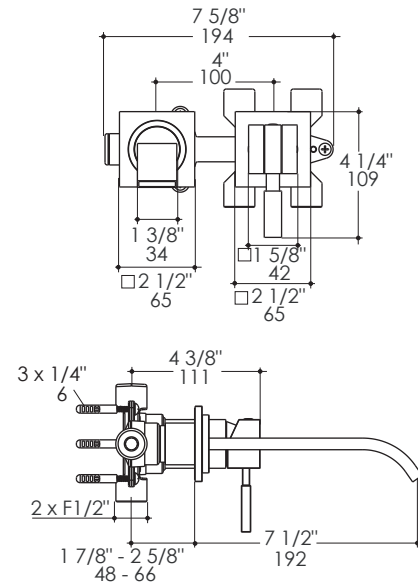

Kubista Faucet Item #1414

Features:

- Wall-mount two-hole faucet with one lever handle on the right
- Brass construction with single ceramic disc cartridge
- Open spout features a natural water flow
- Flow rate: 1.9 GPM at 60 PSI
- Includes rough-in and trim
- It can be installed to meet ADA compliance

Finish Options:

- CR - Polished Chrome
- NI - Brushed Nickel

Parts:

- R007 - Replacement ceramic disc cartridge
- R1414EX - 1" extension kit

Product Specifications:

Notes:

Drawings provided herein are meant to give the user an idea of the product and are not made to scale. The size in inches is rounded up to the nearest 1/16".
 Plumbing specifications are only a guideline and may need to be altered based on the application.
 Product specifications are not binding to the manufacturer and can be changed without notice at any time. Please refer to your shipment for product final sizes.