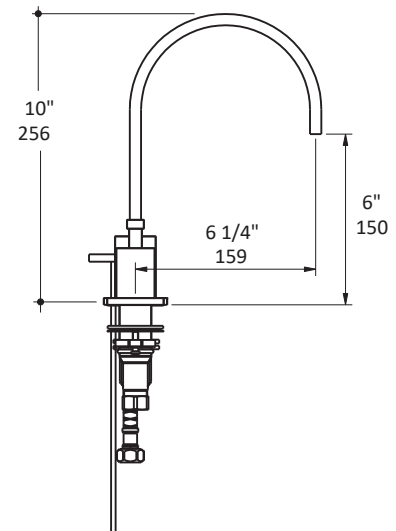

## Specifications:

<b>Installation:</b>	deck mount 8" spread, 2-handle
<b>Exterior Dimensions:</b>	H: 10" SPOUT: 6 1/4"
<b>Material:</b>	solid brass construction
<b>Water use:</b>	1.2 GPM
<b>Pop-up:</b>	yes
<b>Finishes:</b>	CR - polished chrome NI - brushed nickel
<b>Cutout Size:</b>	3 x Ø 1 3/8"
<b>Accessories included:</b>	24" flexible hot/cold water supply lines, pop-up drain

LACAVA reserves the right to revise any dimension or information on this sheet without notice. Dimensions are nominal and may vary within an industry accepted tolerance of 1/4". Drawings provided herein are meant to give the user an idea of the product and are not made to scale. Location of plumbing is meant for reference, your specific application may vary.