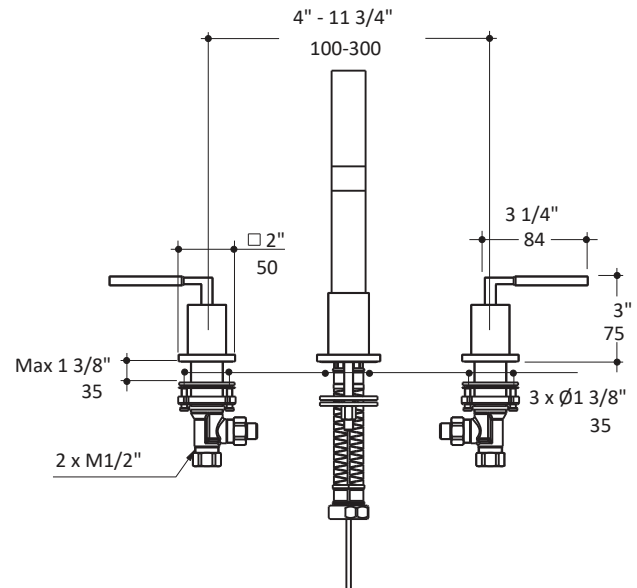

## Specifications:

<b>Installation:</b>	deck mount 8" spread, 2-handle
<b>Exterior Dimensions:</b>	H: 10" SPOUT: 6 1/4"
<b>Material:</b>	solid brass construction
<b>Water use:</b>	1.2 GPM
<b>Pop-up:</b>	yes
<b>Finishes:</b>	CR - polished chrome NI - brushed nickel
<b>Cutout Size:</b>	3 x Ø 1 3/8"
<b>Accessories included:</b>	24" flexible hot/cold water supply lines, pop-up drain

LACAVA reserves the right to revise any dimension or information on this sheet without notice. Dimensions are nominal and may vary within an industry accepted tolerance of 1/4". Drawings provided herein are meant to give the user an idea of the product and are not made to scale. Location of plumbing is meant for reference, your specific application may vary.