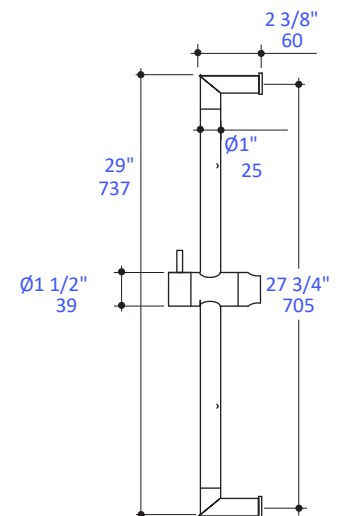

Features:

- Wall-mount round rail with hook for hand-held shower head
- Lever to adjust height and direction of hook
- Shower head and hand shower wall union sold separately

Finish Options:

- CR - Polished Chrome

Recommended Accessories:

- Item #0460: Hand-held shower head and 59" flexible hose
- Item #1573A: Hand shower wall union

LACAVA reserves the right to revise any dimension or information on this sheet without notice. Dimensions are nominal and may vary within an industry accepted tolerance of 1/4". Drawings provided herein are meant to give the user an idea of the product and are not made to scale. Location of plumbing is meant for reference, your specific application may vary.
Revised: 6/08/2020