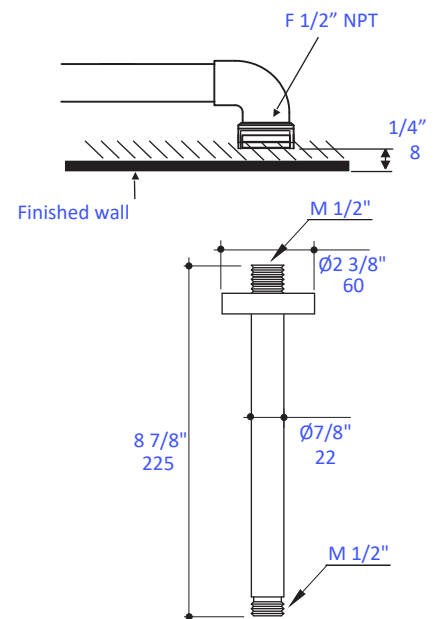

## Features:

- Ceiling-mount shower arm with round flange
- Brass construction
- Shower head sold separately
- Weight: 0.5 lb.

## Recommend Accessories:

- Item #0426: Tilting round 12" diam. rain shower head
- Item #0168: Tilting round 16" diam. rain shower head

LACAVA reserves the right to revise any dimension or information on this sheet without notice. Dimensions are nominal and may vary within an industry accepted tolerance of 1/4". Drawings provided herein are meant to give the user an idea of the product and are not made to scale. Location of plumbing is meant for reference, your specific application may vary.  
Revised: 6/08/2020