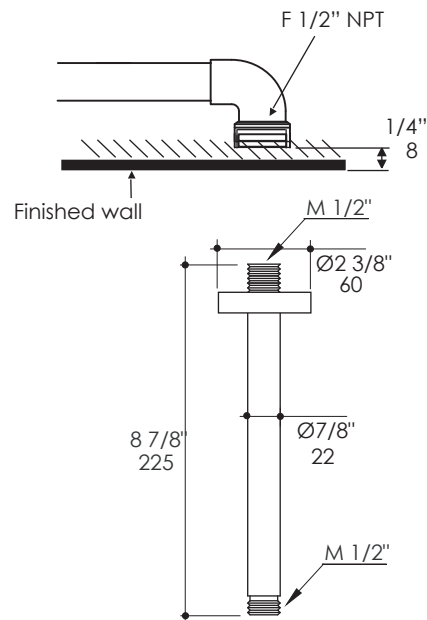

ARCH/MINIMAL Shower Arm Item #0169

Features:

- Ceiling-mount shower arm with round flange
- Brass construction
- Shower head sold separately
- Weight: 0.5 lb.

Recommended Accessories:

- Item #0426: Tilting round 12" diam. rain shower head
- Item #0168: Tilting round 16" diam. rain shower head

Finish Options:

- CR - Polished Chrome
- PN - Polished Nickel
- NI - Brushed Nickel
- BG - Brushed Gold
- 44 - Matte Black

Product Specifications:

Notes:

Drawings provided herein are meant to give the user an idea of the product and are not made to scale. The size in inches is rounded up to the nearest 1/16".