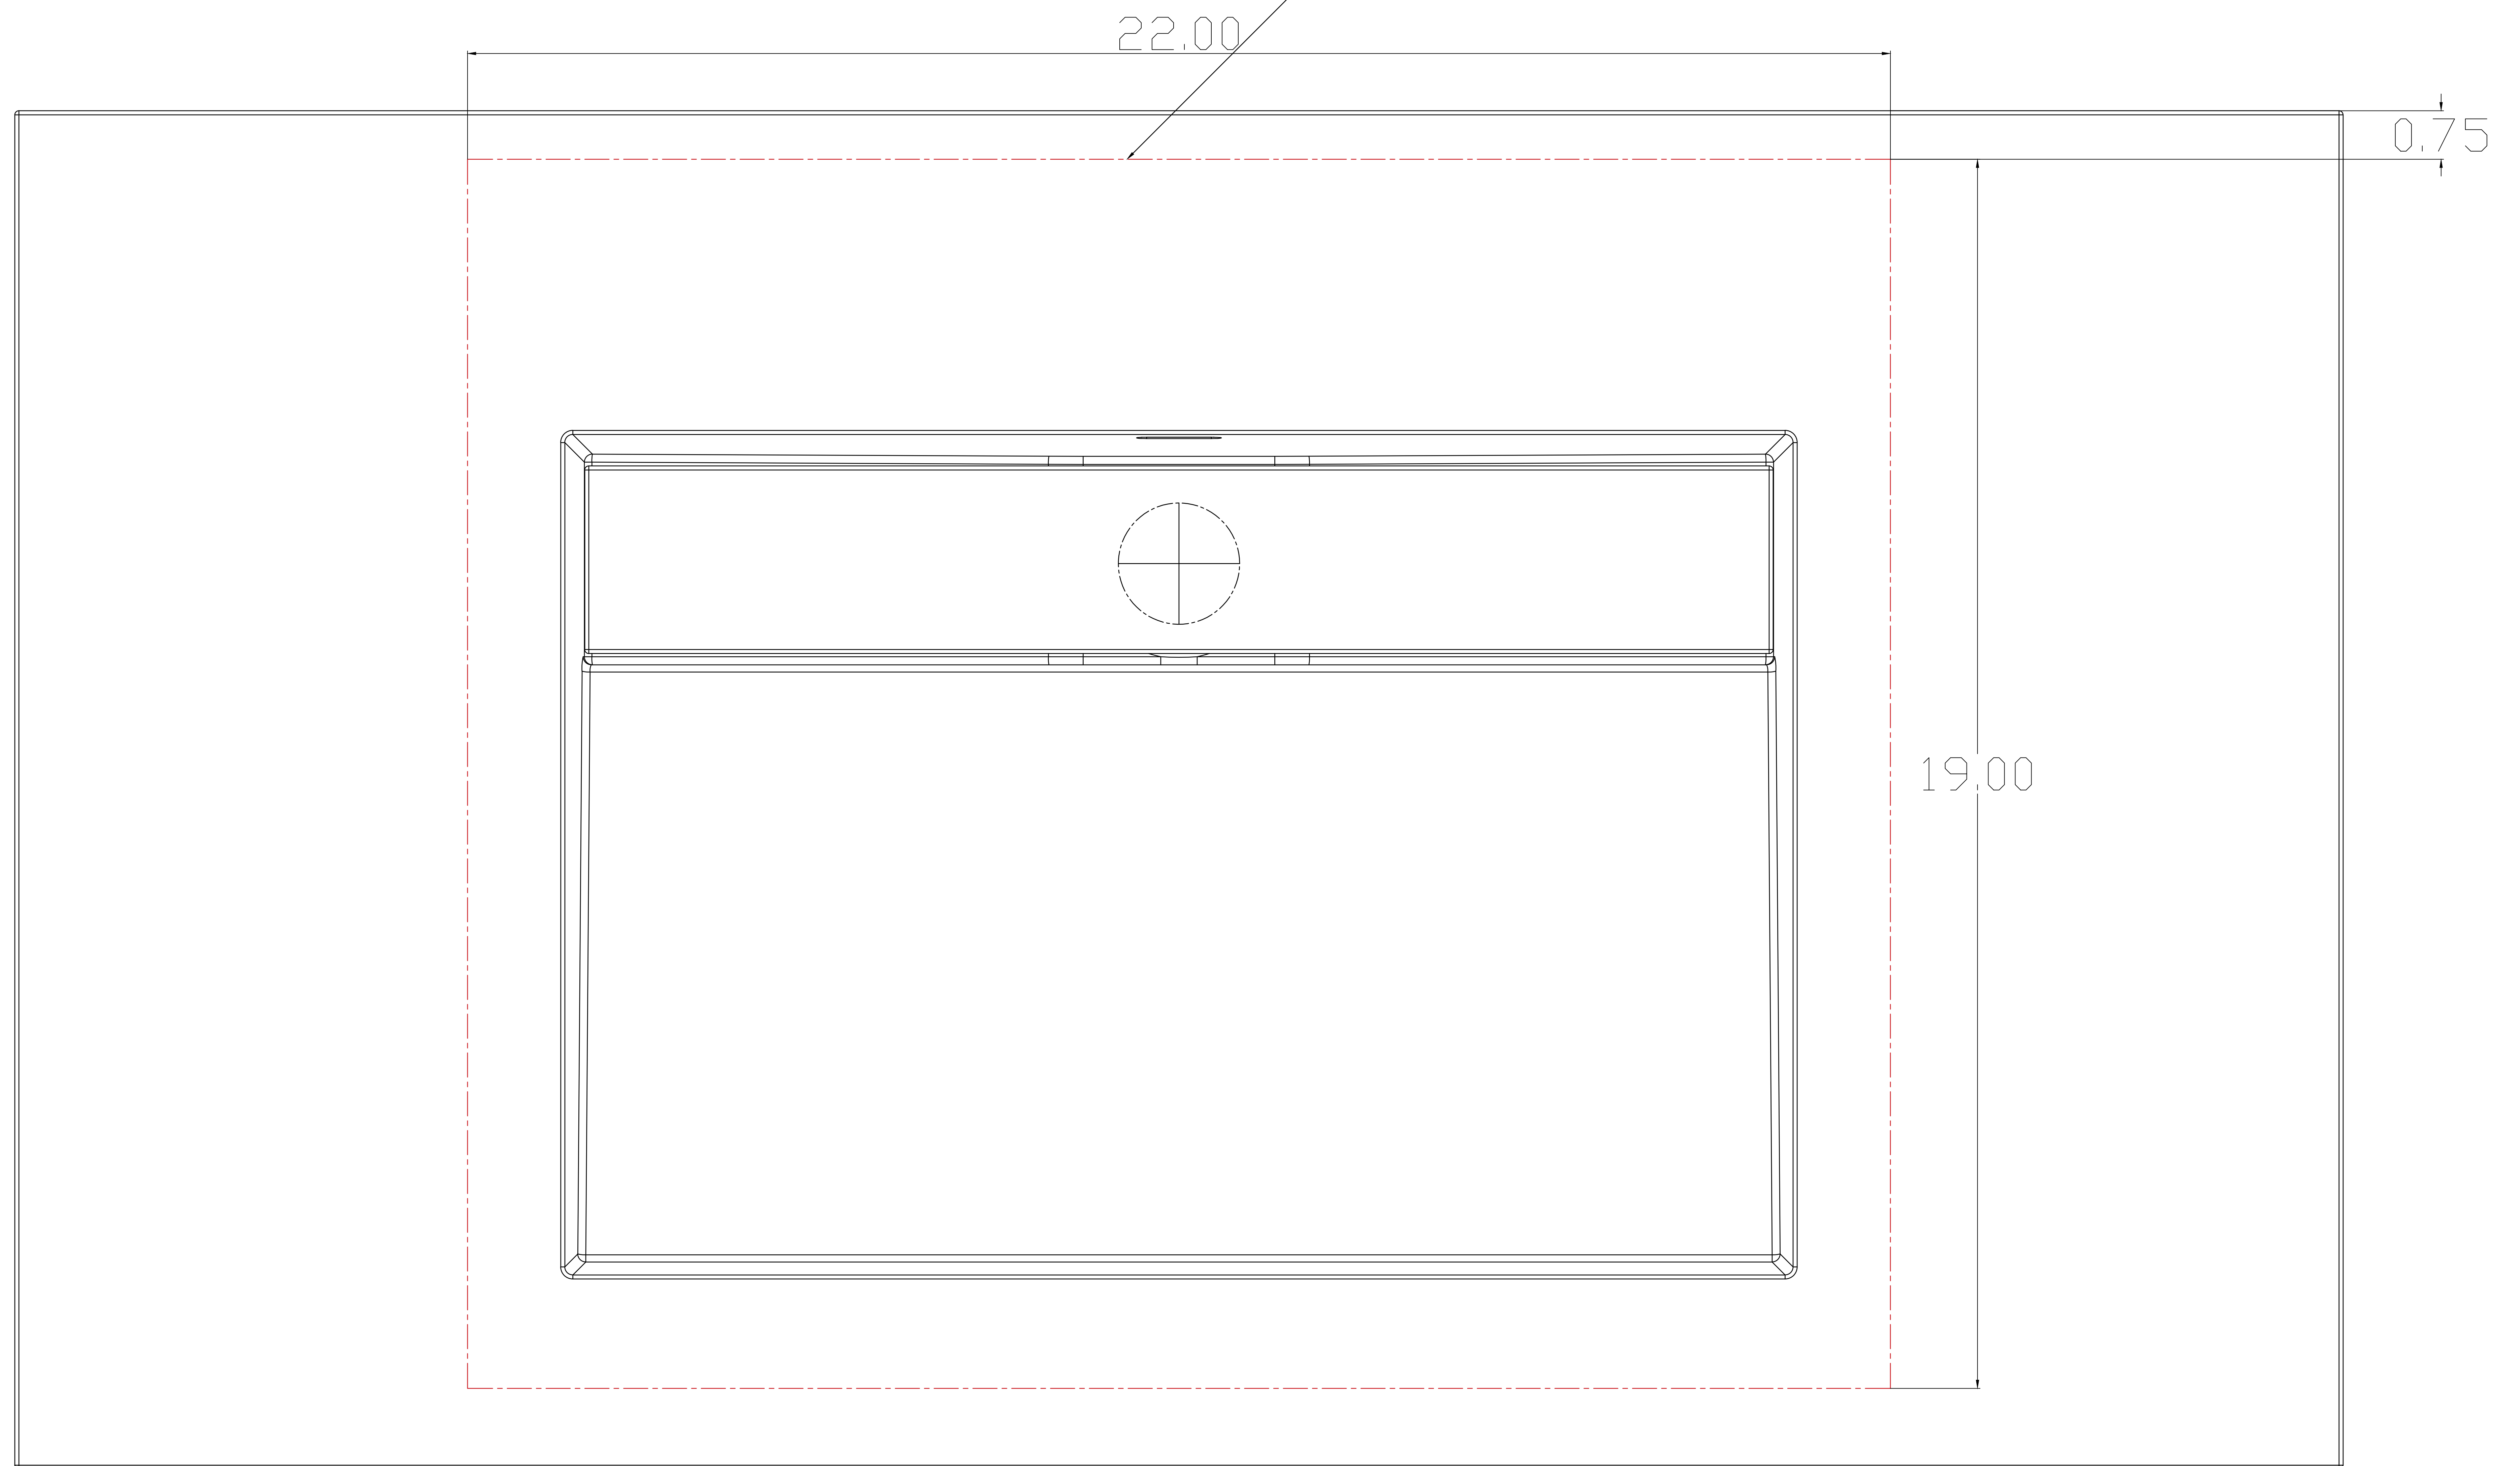

Vanity Top Plumbing Cutout  
Along Dotted Red Line

Notes:  
Drawings provided herein are meant to give the user an idea of the product. The size in inches is rounded up to the nearest 1/16".  
Slight variances can often occur with porcelain and woodwork. Therefore, LACAVA will not be held responsible for any cutouts, countertops, or furniture made without the actual product or template from LACAVA.

LACAVA.com  
Cut out Template  
H263T - KUBISTA