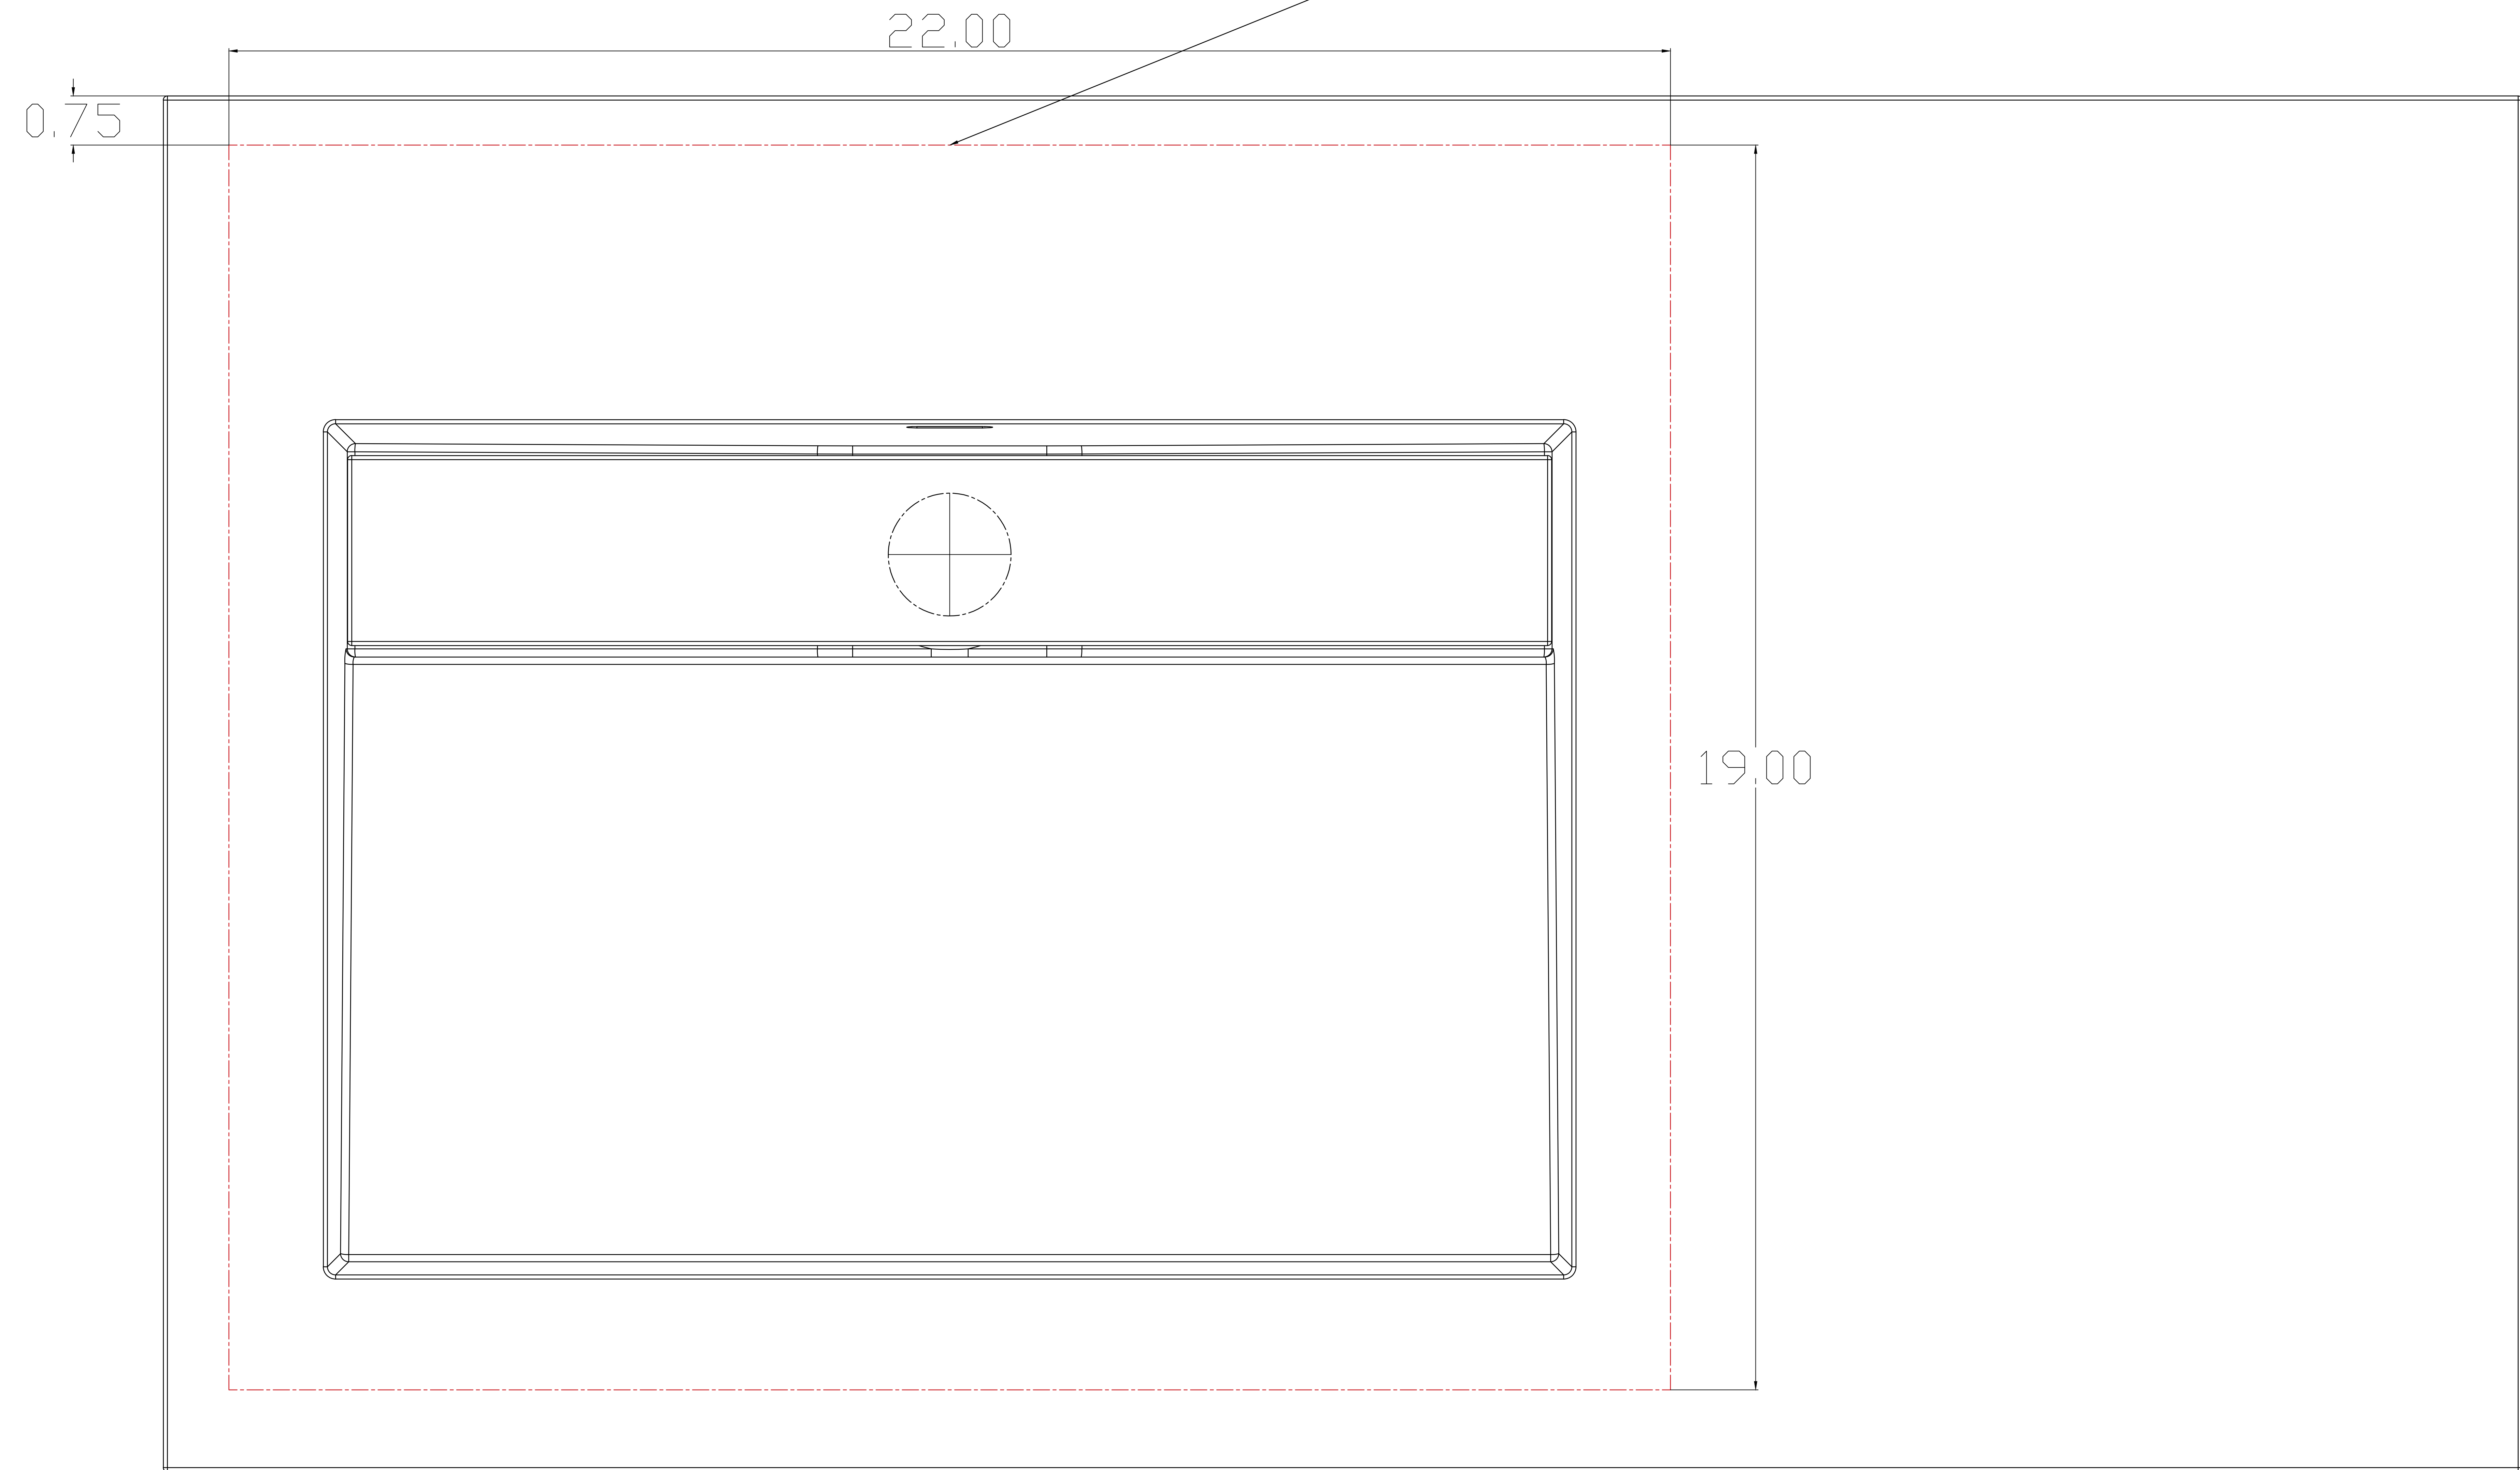

Vanity Top Plumbing Cutout
Along Dotted Red Line

Notes:
Drawings provided herein are meant to give the user an idea of the product. The size in inches is rounded up to the nearest 1/16". Slight variances can often occur with porcelain and woodwork. Therefore, LACAVA will not be held responsible for any cutouts, countertops, or furniture made without the actual product or template from LACAVA.

LACAVA.com
Cut out Template
H263LT - KUBISTA