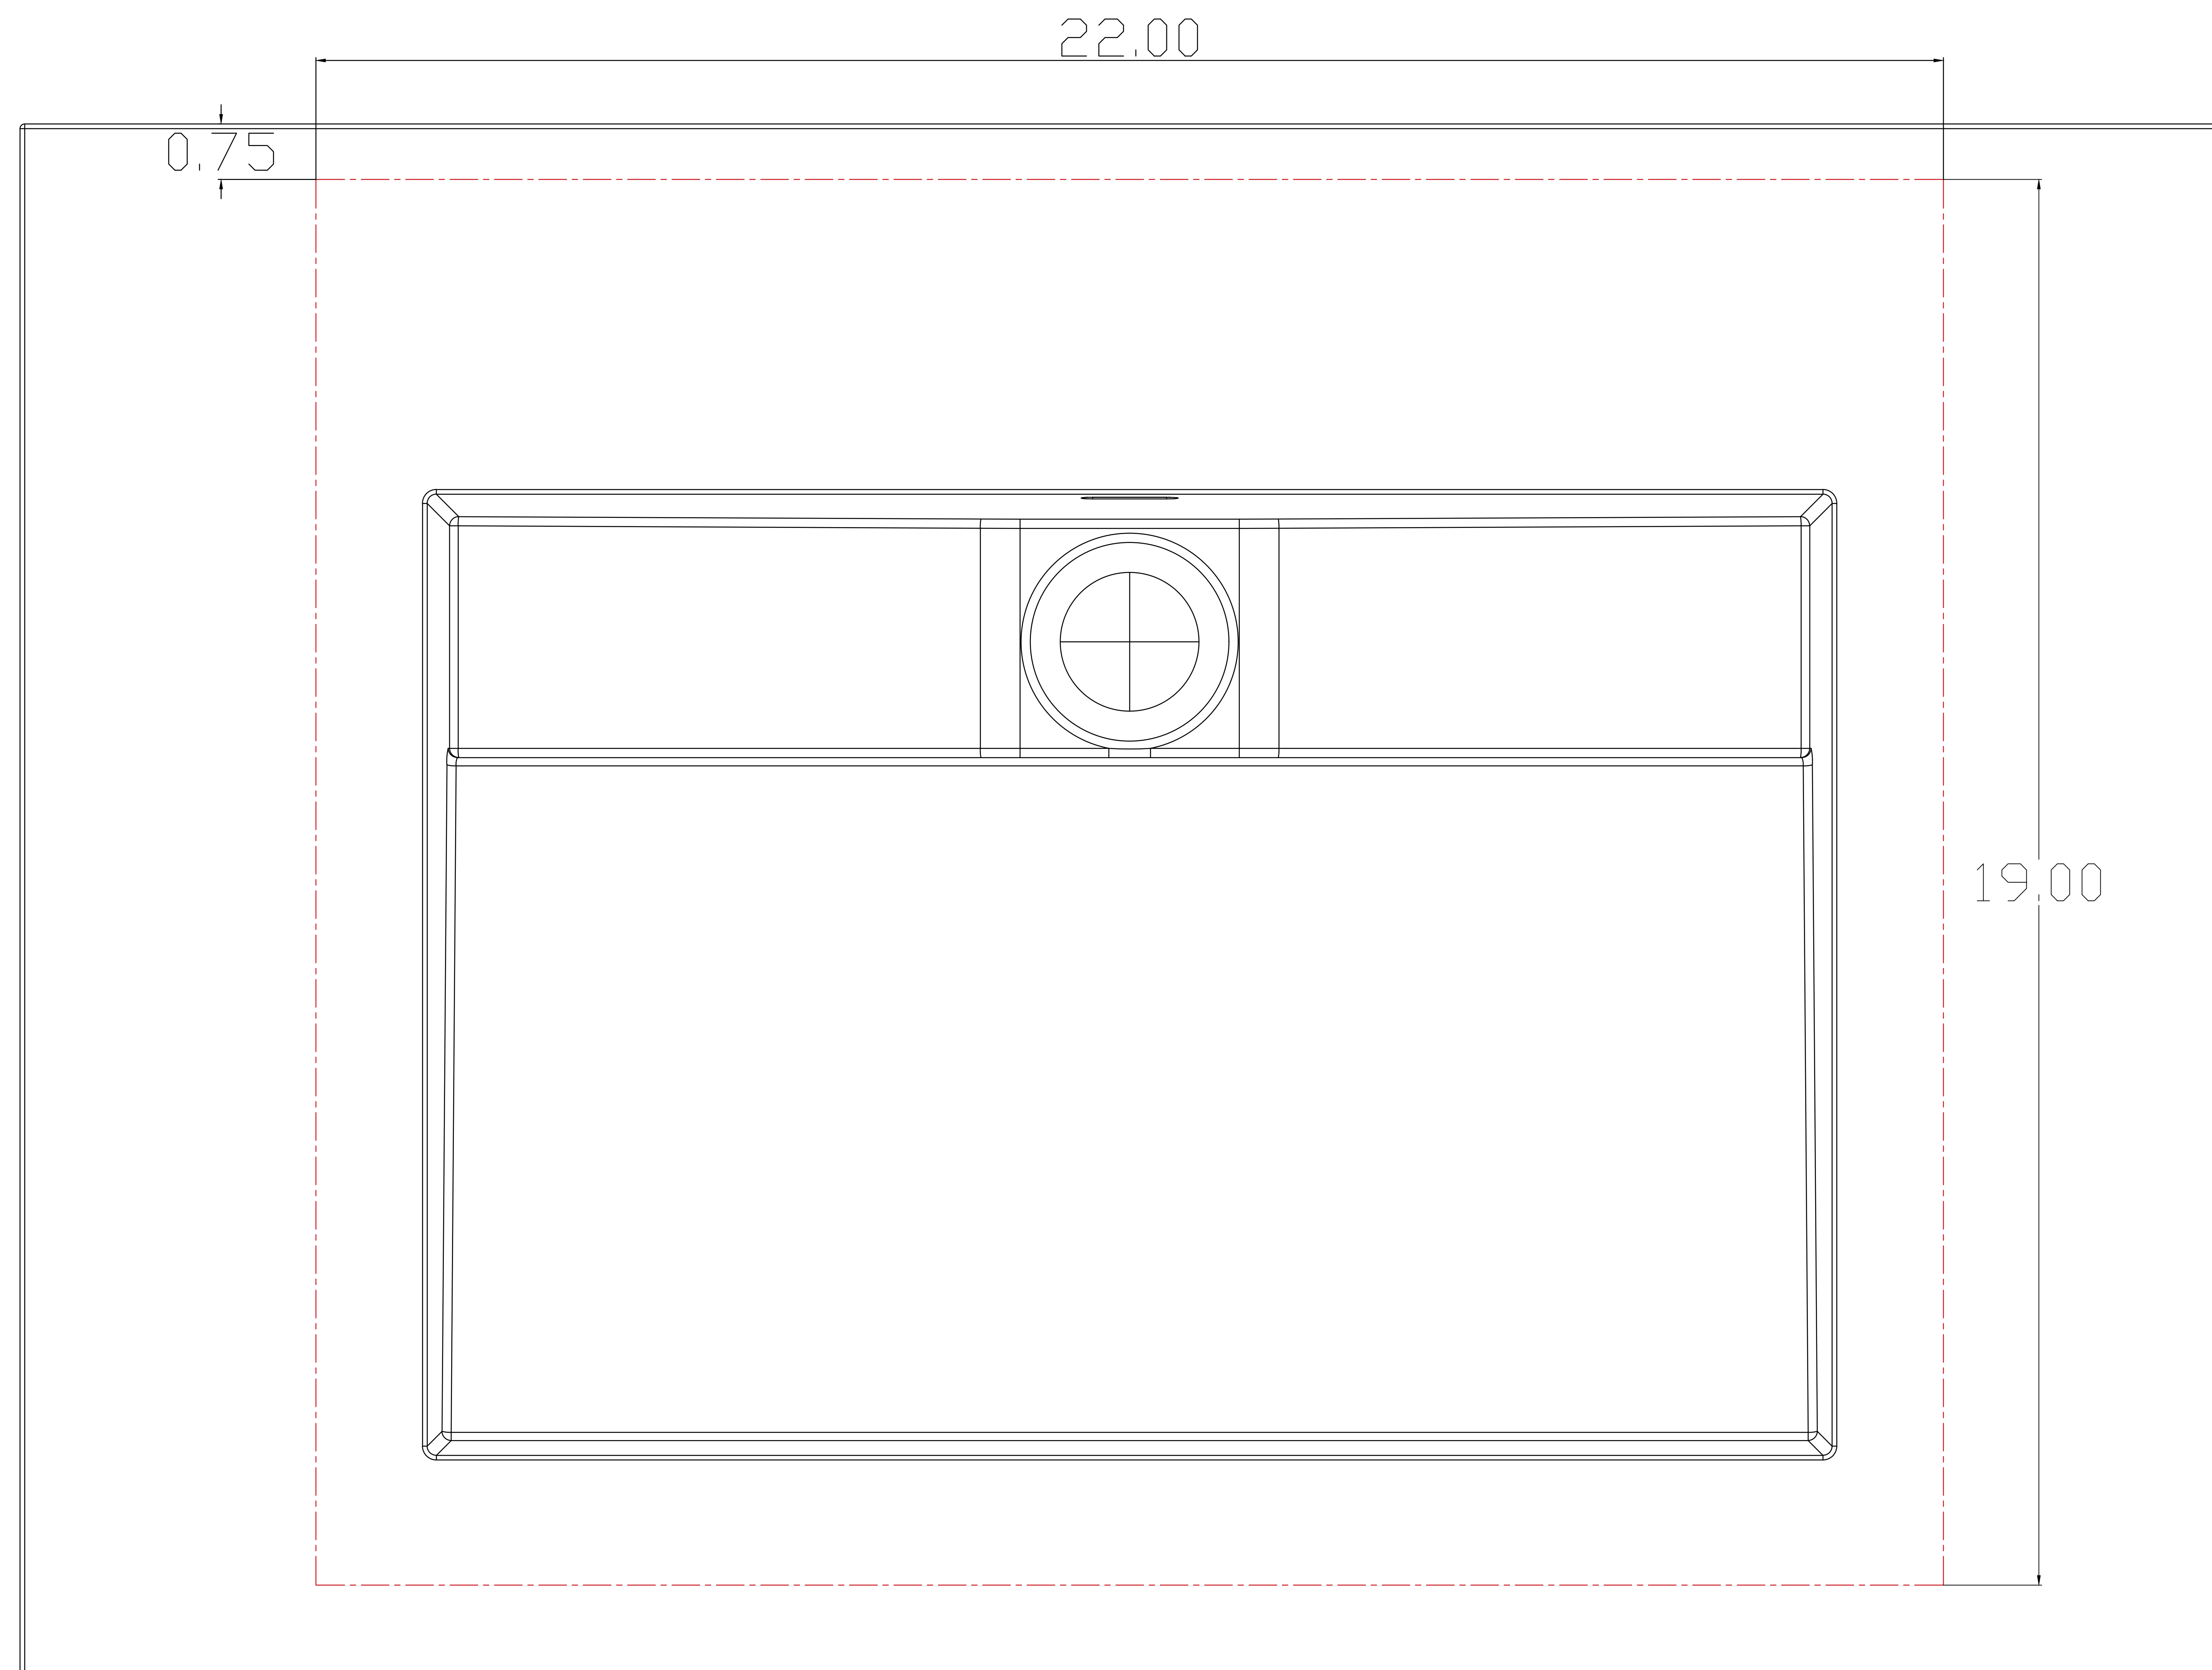

Vanity Top Plumbing Cutout Along Dotted Red Line

Notes:
Drawings provided herein are meant to give the user an idea of the product. The size in inches is rounded up to the nearest 1/16". Slight variances can often occur with porcelain and woodwork. Therefore, LACAVA will not be held responsible for any cutouts, countertops, or furniture made without the actual product or template from LACAVA.

LACAVA.com
Cut out Template
H262T - KUBISTA