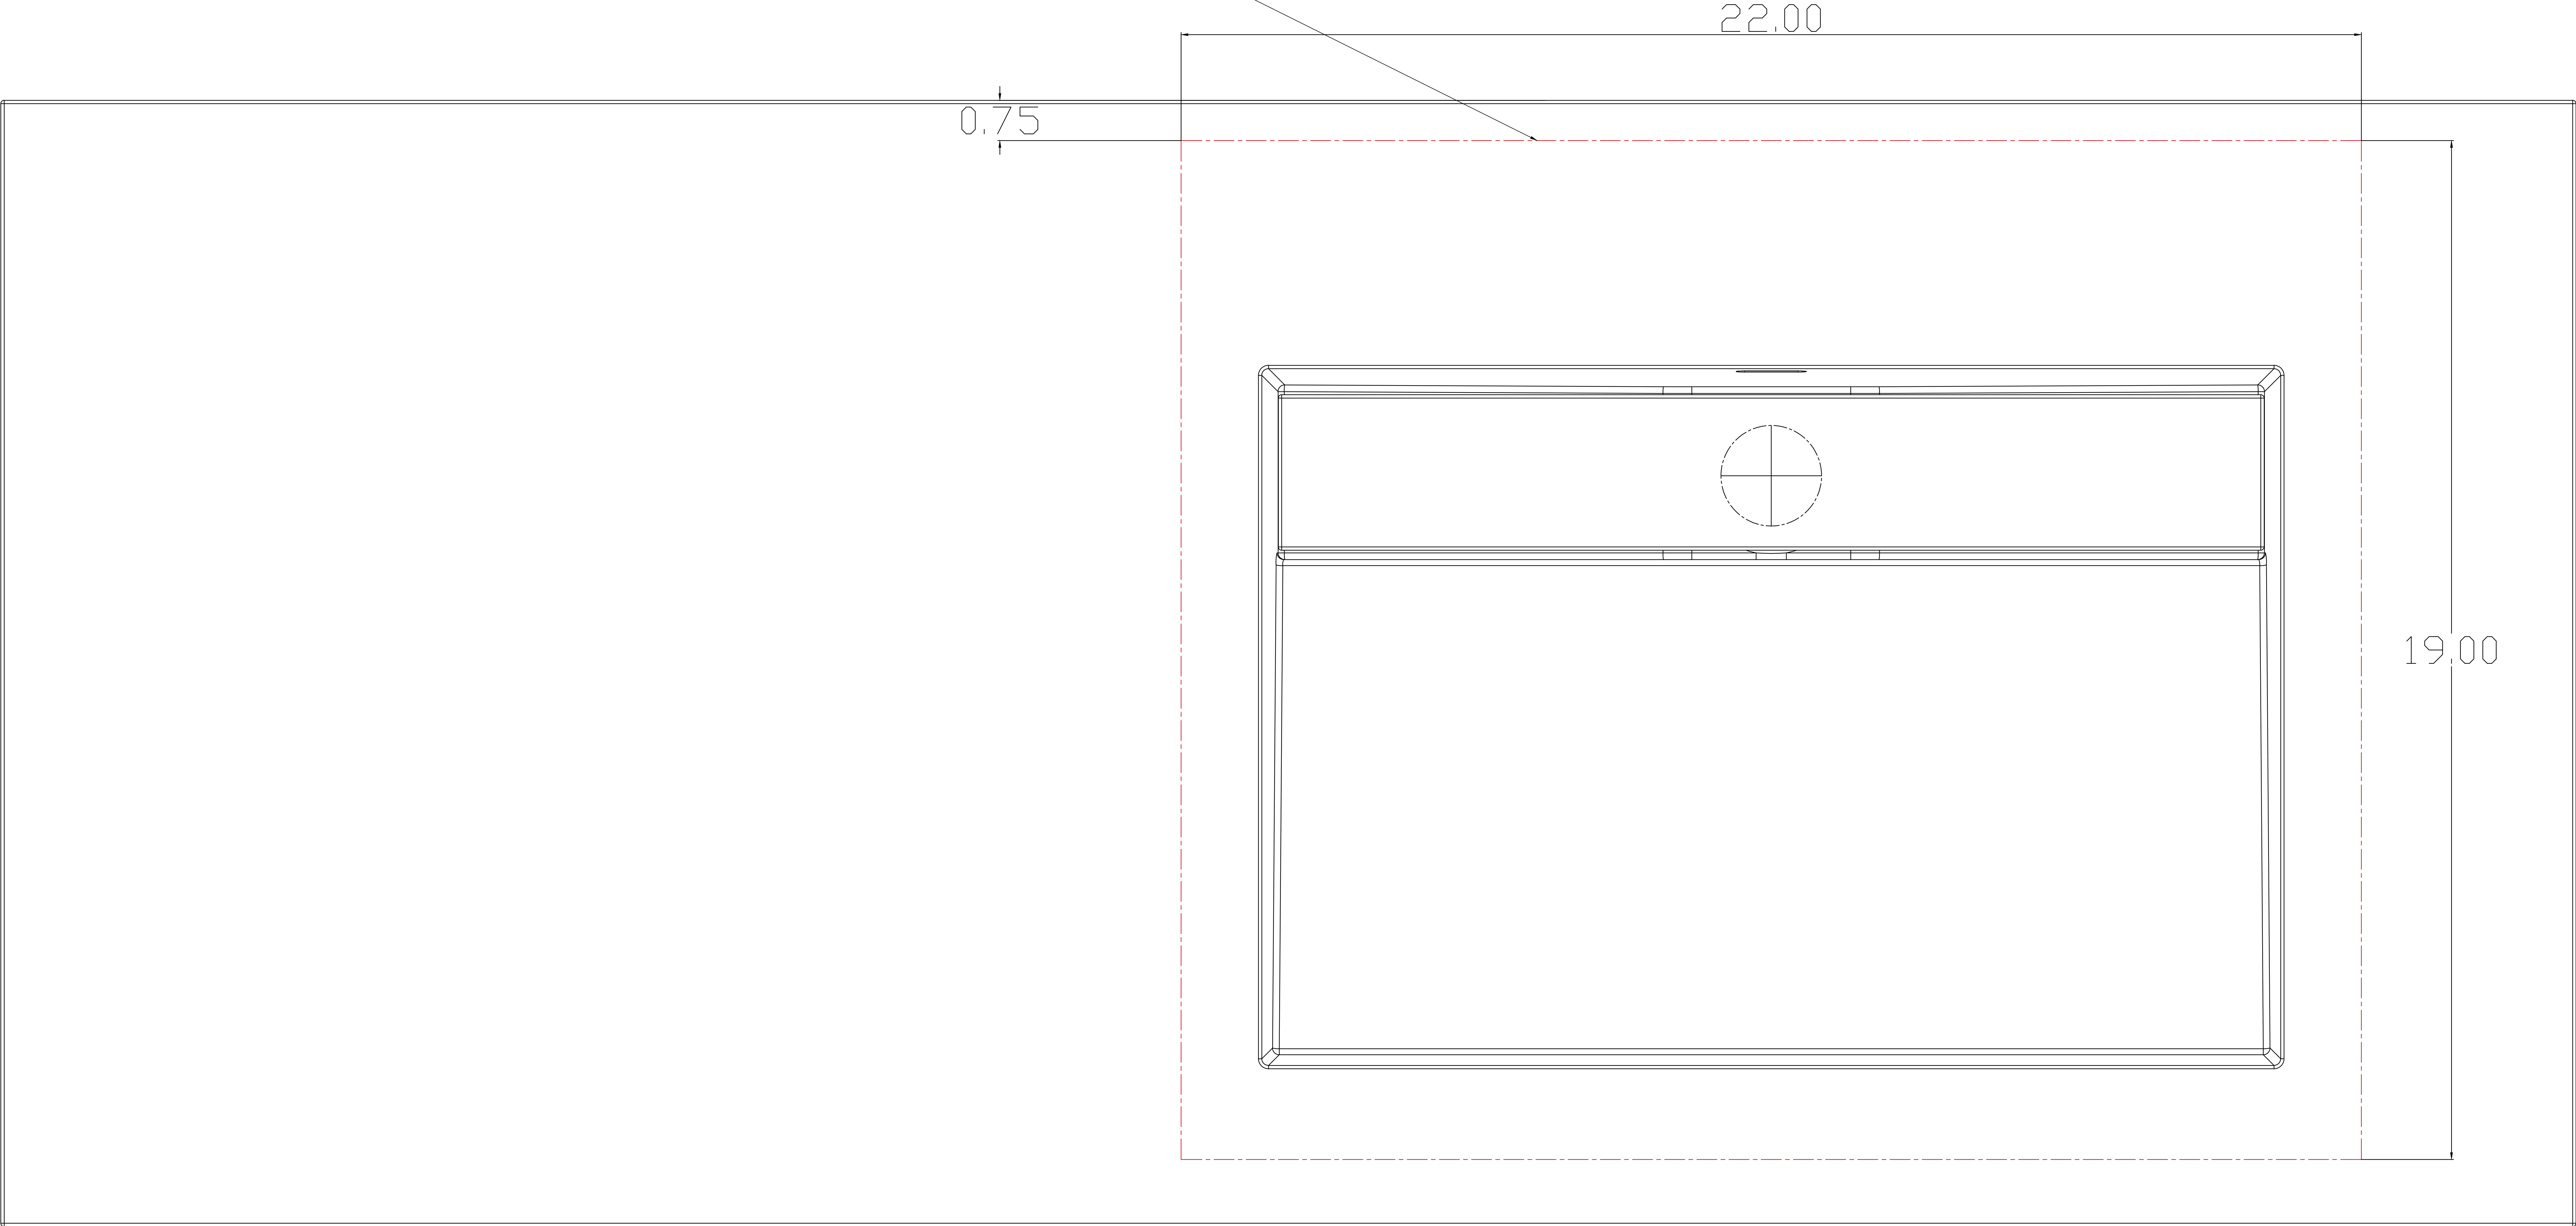

Vanity Top Plumbing Cutout
Along Dotted Red Line

Notes:
Drawings provided herein are meant to give the user an idea of the product. The size in inches is rounded up to the nearest 1/16". Slight variances can often occur with porcelain and woodwork. Therefore, LACAVA will not be held responsible for any cutouts, countertops, or furniture made without the actual product or template from LACAVA.

LACAVA.com
Cut out Template
H264RT - KUBISTA