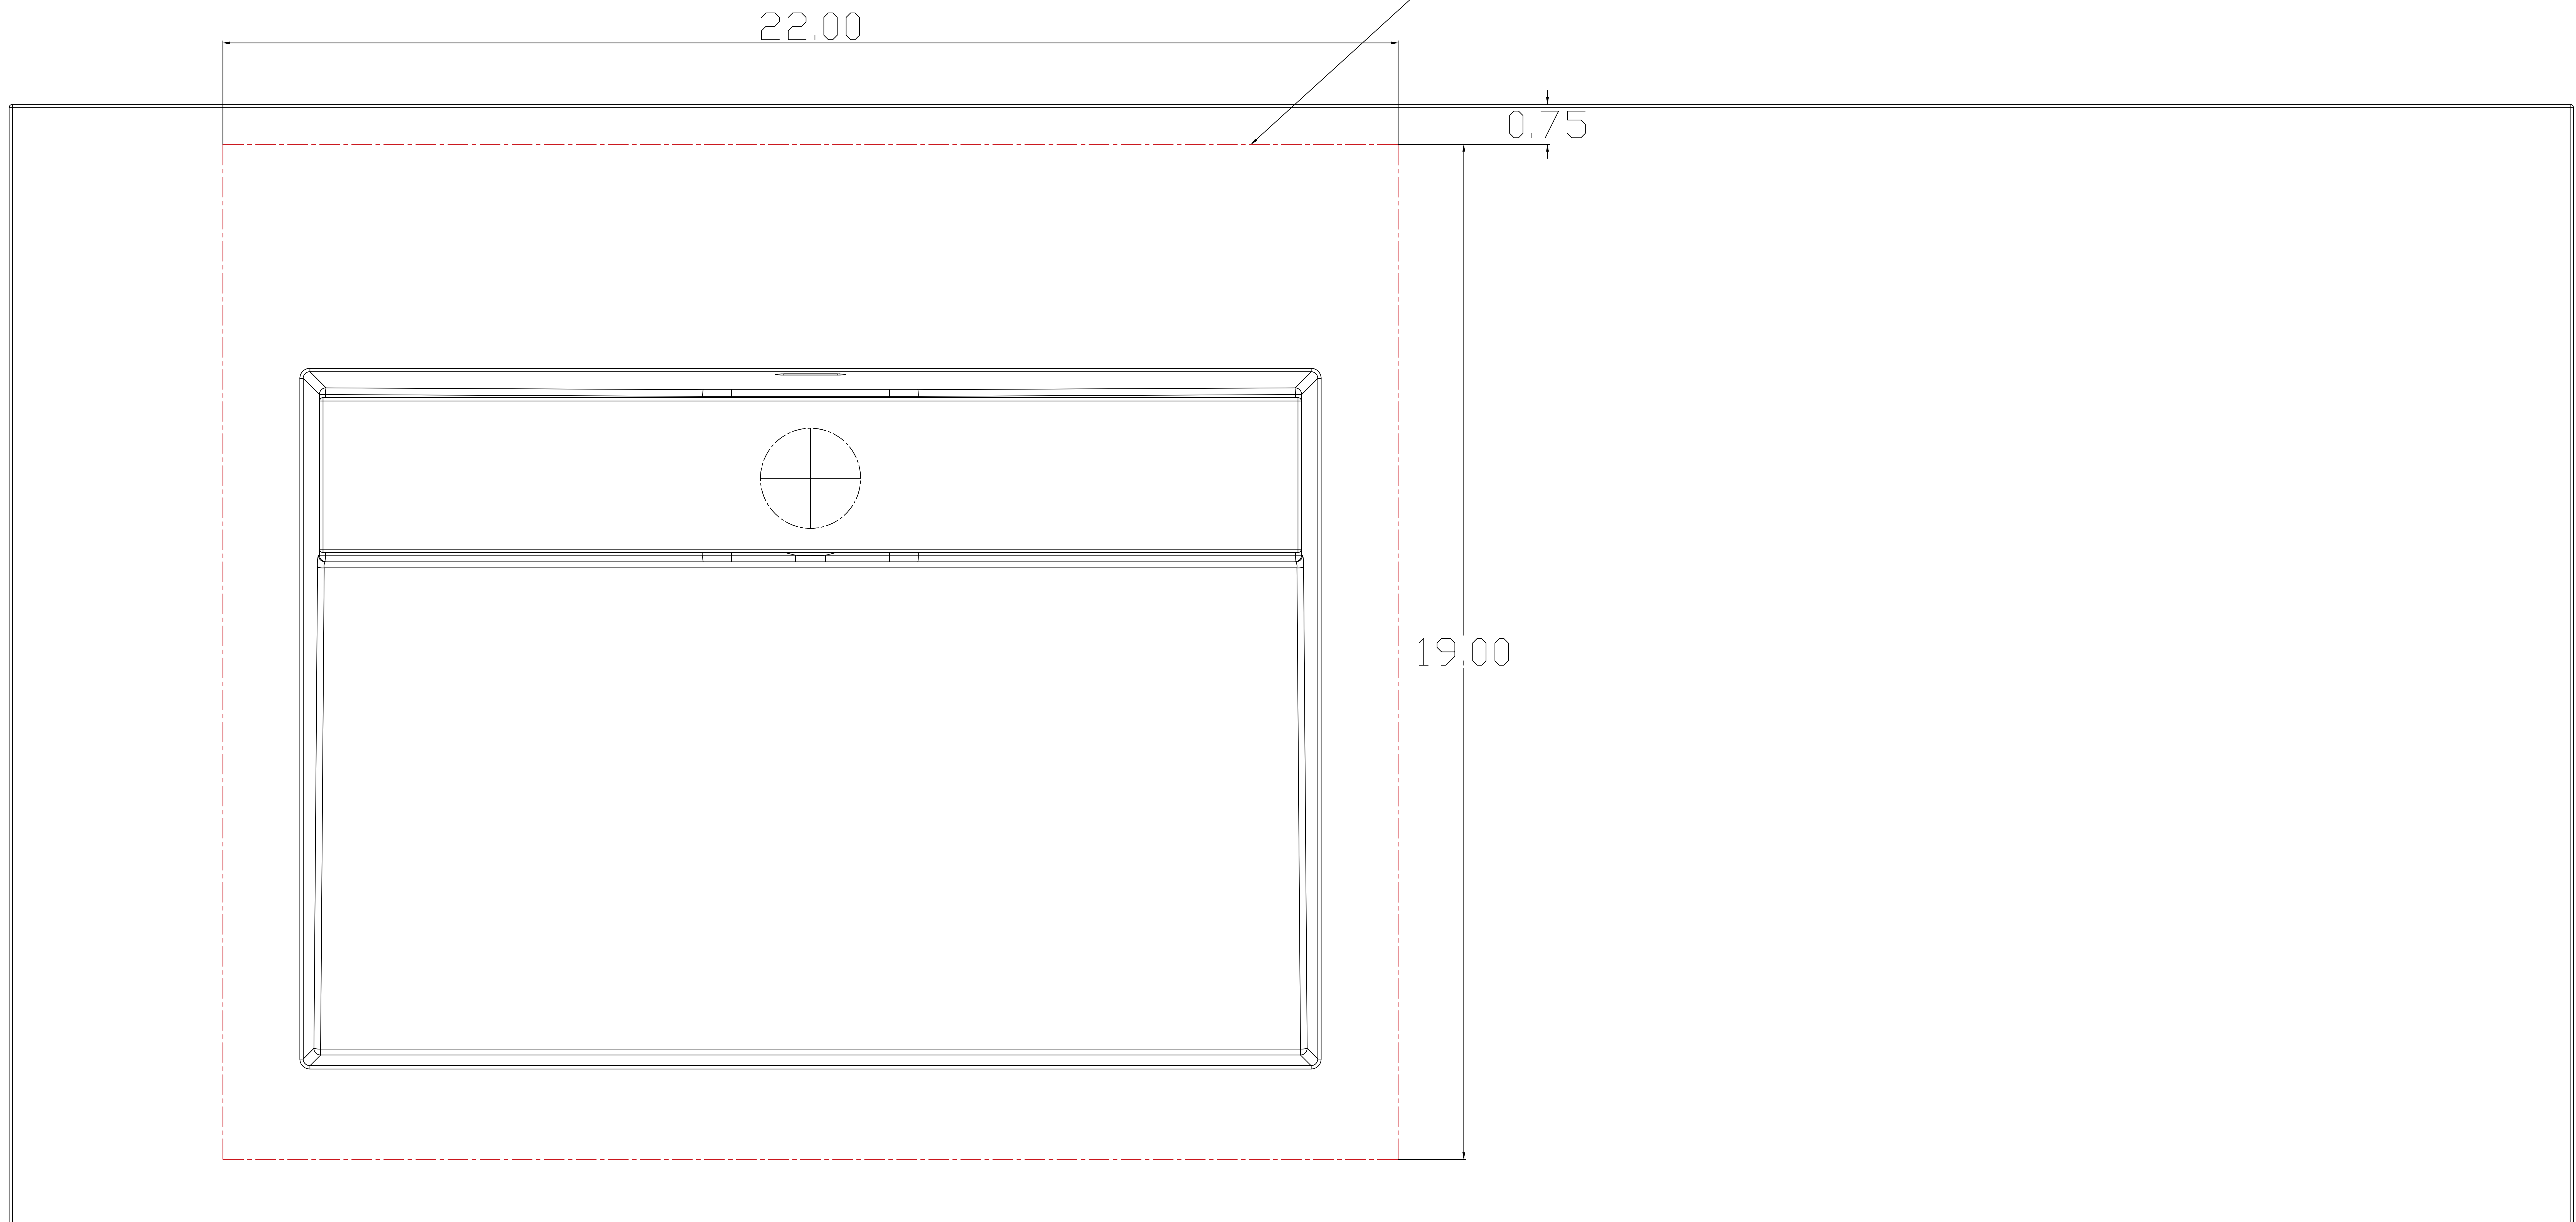

Vanity Top Plumbing Cutout
Along Dotted Red Line

Notes:
Drawings provided herein are meant to give the user an idea of the product. The size in inches is rounded up to the nearest 1/16".
Slight variances can often occur with porcelain and woodwork. Therefore, LACAVA will not be held responsible for any cutouts, countertops, or furniture made without the actual product or template from LACAVA.

LACAVA.com
Cut out Template
H264LT - KUBISTA